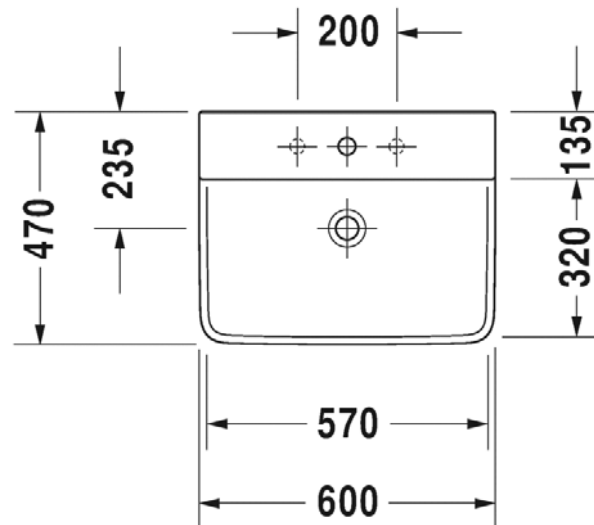

Flushing of pipe must be done before fittings are installed. Failure to do so voids the warranty.

Follow cleaning instructions and avoid using any harmful chemicals.

All information is for reference only. Installation shall always be based on the specs provided with actual delivered items.

For more info, visit www.kuysen.com