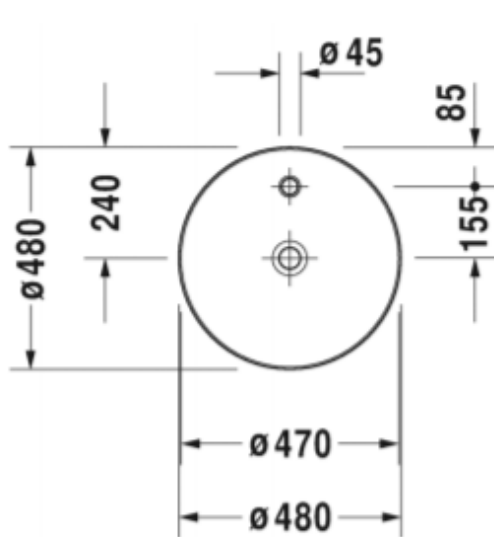

Brand : DURAVIT, Germany
 Name : CAPE COD Washbowl
 Item Code : 232848.0000
 Designer : Philippe Starck
 Color / Finish: White Alpin
 Dimensions : Overall (LxWxH in cm)
 Ø48 x 10cm

Product info:

- Washbowl
- with tap dome
- without overflow