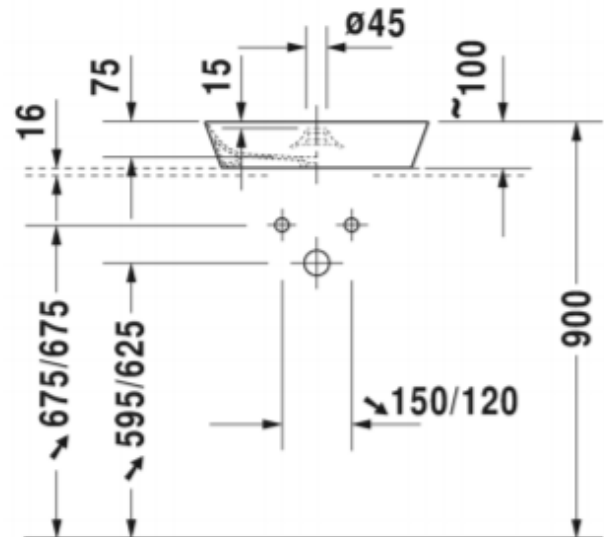

Brand : DURAVIT, Germany
 Name : CAPE COD Washbowl
 Item Code : 232848.0000
 Designer : Philippe Starck
 Color / Finish: White Alpin
 Dimensions : Overall (LxWxH in cm)
 Ø48 x 10cm

Product info:

- Washbowl
- with tap dome
- without overflow