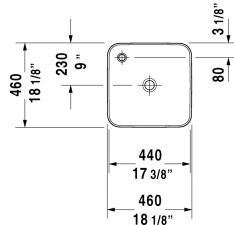

Starck 1 Washbowl # 2322460000

< 18 1/8" Inch >

Washbowl	Dimension	Weight	Order number
with interior faucet deck, ground, without overflow, hardware included, 18 1/8" Inch			
Colors			
00 White			
Variant			
●	18 1/8" x 18 1/8" Inch	20.7 lb	2322460000
Infobox			
We recommend the following faucets: Axor Starck Puro (Hansgrohe), Metris S (Hansgrohe), Metris 110 (Hansgrohe), Talis 150 (Hansgrohe), Focus 190 (Hansgrohe), Imo (Dornbracht)			
Sanitary ceramics with the special WonderGliss surface finish will remain clean and attractive-looking for a long time to come. When ordering WonderGliss please add a "1" as eleventh digit to the model number.			
Suitable products			
Vanity unit wall-mounted 1 pull-out compartment, countertop including one cut-out, for 1 above-counter basin central, 31 1/2" x 21 5/8" Inch	31 1/2" x 21 5/8" Inch		KT6694
Vanity unit wall-mounted 1 pull-out compartment, countertop including one cut-out, for 1 above-counter basin central, 39 3/8" x 21 5/8" Inch	39 3/8" x 21 5/8" Inch		KT6695
Vanity unit wall-mounted 1 pull-out compartment, countertop including one cut-out, for 1 above-counter basin central, 47 1/4" x 21 5/8" Inch	47 1/4" x 21 5/8" Inch		KT6696
Vanity unit wall-mounted 2 pull-out compartments, 1 countertop with one cut-out or two cut-outs, for 1 or 2 above-counter basins, 55 1/8" x 21 5/8" Inch	55 1/8" x 21 5/8" Inch		KT6697 B/L/R
Vanity unit wall-mounted 2 drawers, upper drawer including cut-out for siphon and siphon cover, countertop including one cut-out, for 1 above-counter basin central, 31 1/2" x 21 5/8" Inch	31 1/2" x 21 5/8" Inch		KT6654