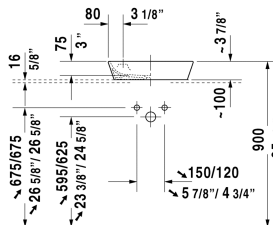

Starck 1 Washbowl # 2322460000

< 18 1/8" Inch >

Washbowl	Dimension	Weight	Order number
with interior faucet deck, ground, without overflow, hardware included, 18 1/8" Inch			
Colors			
00 White			
Variant			
●	18 1/8" x 18 1/8" Inch	20.7 lb	2322460000
Infobox			
We recommend the following faucets: Axor Starck Puro (Hansgrohe), Metris S (Hansgrohe), Metris 110 (Hansgrohe), Talis 150 (Hansgrohe), Focus 190 (Hansgrohe), Imo (Dornbracht)			
Sanitary ceramics with the special WonderGliss surface finish will remain clean and attractive-looking for a long time to come. When ordering WonderGliss please add a "1" as eleventh digit to the model number.			
Suitable products			
Vanity unit wall-mounted 1 pull-out compartment, countertop including one cut-out, for 1 above-counter basin central, 31 1/2" x 21 5/8" Inch	31 1/2" x 21 5/8" Inch		KT6694
Vanity unit wall-mounted 1 pull-out compartment, countertop including one cut-out, for 1 above-counter basin central, 39 3/8" x 21 5/8" Inch	39 3/8" x 21 5/8" Inch		KT6695
Vanity unit wall-mounted 1 pull-out compartment, countertop including one cut-out, for 1 above-counter basin central, 47 1/4" x 21 5/8" Inch	47 1/4" x 21 5/8" Inch		KT6696
Vanity unit wall-mounted 2 pull-out compartments, 1 countertop with one cut-out or two cut-outs, for 1 or 2 above-counter basins, 55 1/8" x 21 5/8" Inch	55 1/8" x 21 5/8" Inch		KT6697 B/L/R
Vanity unit wall-mounted 2 drawers, upper drawer including cut-out for siphon and siphon cover, countertop including one cut-out, for 1 above-counter basin central, 31 1/2" x 21 5/8" Inch	31 1/2" x 21 5/8" Inch		KT6654

All drawings contain the necessary measurements which are subject to standard tolerances. They are stated in inch & mm and are non-binding. Exact measurements, in particular for customized installation scenarios, can only be taken from the finished ceramic piece.