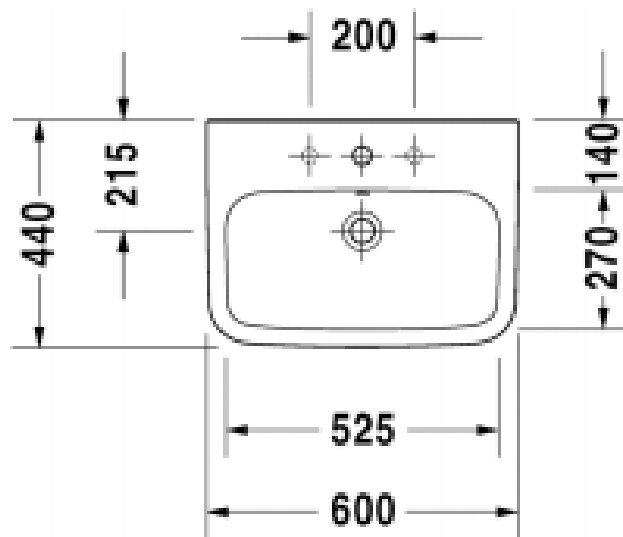

Flushing of pipe must be done before fittings are installed. Failure to do so voids the warranty.

Follow cleaning instructions and avoid using any harmful chemicals.

All information is for reference only. Installation shall always be based on the specs provided with actual delivered items.

For more info, visit www.kuysen.com