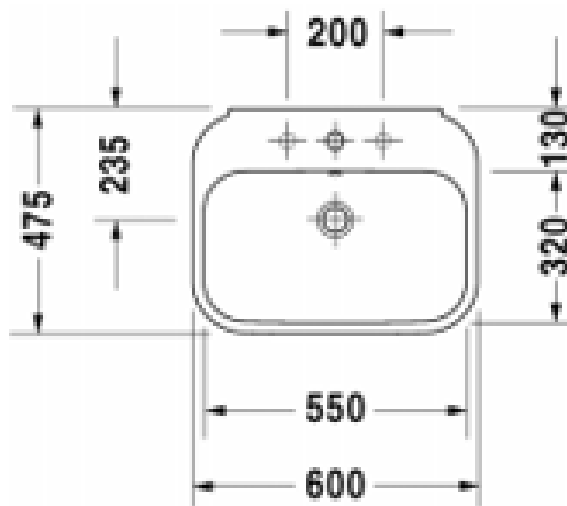

Flushing of pipe must be done before fittings are installed. Failure to do so voids the warranty.

Follow cleaning instructions and avoid using any harmful chemicals.

All information is for reference only. Installation shall always be based on the specs provided with actual delivered items.

For more info, visit www.kuysen.com