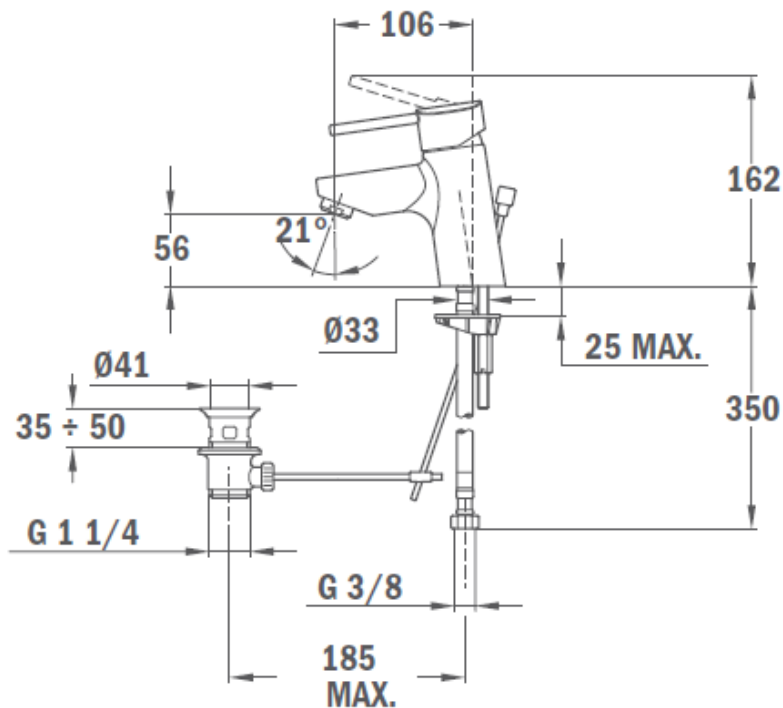

Brand : TEKA, China  
 Name : Ares / Single Lever Basin Mixer  
 Item Code : 23.346.E200  
 Color / Finish : Chrome-plated  
 Dimensions : Overall 16.2cm H

**Product info:**

- with ECO cartridge
- flow rate: 8 l/min
- with metal pop-up waste

**Add-ons :**

- 2x angle valve 1/2"x3/8"
- P-trap or bottle trap for basin 1 1/4"

Flushing of pipe must be done before fittings are installed. Failure to do so voids the warranty.

Follow cleaning instructions and avoid using any harmful chemicals.