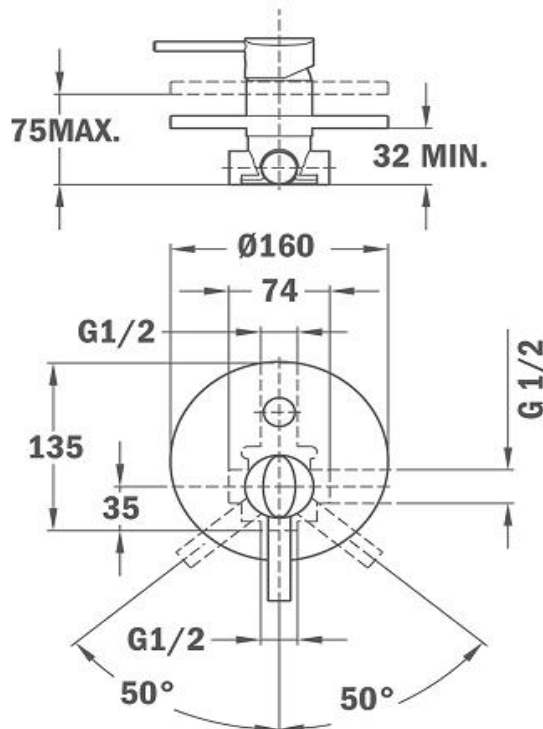

Flushing of pipe must be done before fittings are installed. Failure to do so voids the warranty.

Follow cleaning instructions and avoid using any harmful chemicals.

All information is for reference only. Installation shall always be based on the specs provided with actual delivered items.

For more info, visit www.kuysen.com