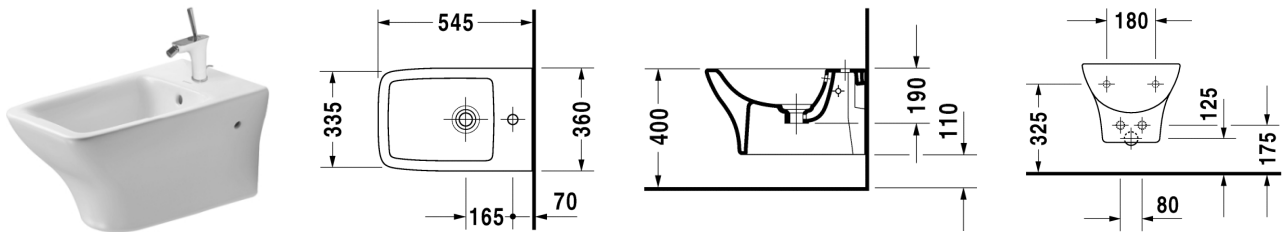

Bidet wall mounted # 224715..00

|< 360 mm >|

PuraVida

Bidet wall mounted	Dimension	Weight	Order number
with overflow, with tap platform, Durafix and ceramic covered pop-up waste, included Additional information Durafix for concealed fixation is included in delivery			
Colors			
00 White Alpin			
Variant			
	360 x 545 mm	18,000 kg	224715..00
Accessories			
Fixing	Ø 12 x 180 mm	0,200 kg	006500

All drawings contain the necessary measurements which are subject to standard tolerances. They are stated in mm and are non-binding. Exact measurements, in particular for customised installation scenarios, can only be taken from the finished ceramic piece.