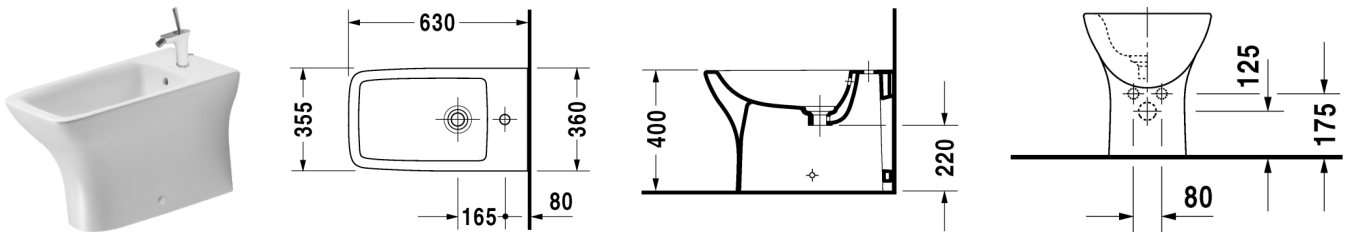

**Bidet floor standing # 224710..00**

|< 360 mm >|

PuraVida

Bidet floor standing	Dimension	Weight	Order number
with overflow, with tap platform, fixings and ceramic covered pop-up waste, included			
<b>Colors</b>			
00 White Alpin			
<b>Variant</b>			
	360 x 630 mm	25,000 kg	224710..00

All drawings contain the necessary measurements which are subject to standard tolerances. They are stated in mm and are non-binding. Exact measurements, in particular for customised installation scenarios, can only be taken from the finished ceramic piece.