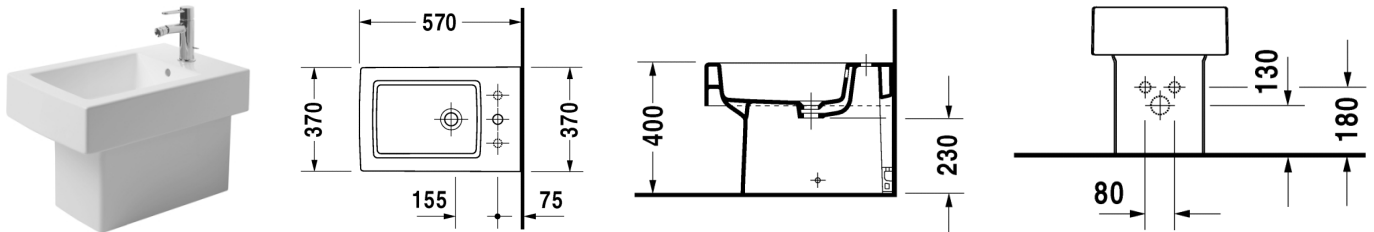

Bidet floor standing # 224010..00 / 224010..30

|< 370 mm >|

Vero

Bidet floor standing	Dimension	Weight	Order number
with overflow, with tap platform, fixings included			
Colors			
00 White Alpin, 08 Black			
Variant			
	370 x 570 mm	27,000 kg	224010..00
	370 x 570 mm	27,000 kg	224010..30
Accessories			
Siphon for bidet	1 1/4" mm	0,600 kg	005027

All drawings contain the necessary measurements which are subject to standard tolerances. They are stated in mm and are non-binding. Exact measurements, in particular for customised installation scenarios, can only be taken from the finished ceramic piece.