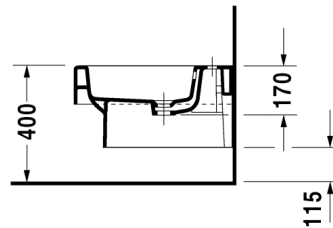

Bidet wall mounted # 223915..00

|< 370 mm >|

Vero

Bidet wall mounted	Dimension	Weight	Order number
with overflow, with tap platform			
Colors			
00 White Alpin, 08 Black			
Variant			
	370 x 540 mm	21,500 kg	223915..00
Accessories			
Siphon for bidet	1 1/4" mm	0,600 kg	005027
Fixing			
Fixing	Ø 12 x 180 mm	0,200 kg	006500

All drawings contain the necessary measurements which are subject to standard tolerances. They are stated in mm and are non-binding. Exact measurements, in particular for customised installation scenarios, can only be taken from the finished ceramic piece.