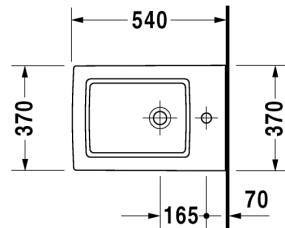

Bidet wall mounted # 223915..00

|< 370 mm >|

Vero

Bidet wall mounted	Dimension	Weight	Order number
with overflow, with tap platform			
Colors			
00 White Alpin, 08 Black			
Variant			
	370 x 540 mm	21,500 kg	223915..00
Accessories			
Siphon for bidet	1 1/4" mm	0,600 kg	005027
Fixing			
Fixing	Ø 12 x 180 mm	0,200 kg	006500

All drawings contain the necessary measurements which are subject to standard tolerances. They are stated in mm and are non-binding. Exact measurements, in particular for customised installation scenarios, can only be taken from the finished ceramic piece.