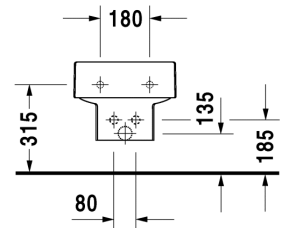

Bidet wall mounted # 223915..00

|< 370 mm >|

Vero

Bidet wall mounted	Dimension	Weight	Order number
with overflow, with tap platform			
Colors			
00 White Alpin, 08 Black			
Variant			
	370 x 540 mm	21,500 kg	223915..00
Accessories			
Siphon for bidet	1 1/4" mm	0,600 kg	005027
Fixing			
Fixing	Ø 12 x 180 mm	0,200 kg	006500

All drawings contain the necessary measurements which are subject to standard tolerances. They are stated in mm and are non-binding. Exact measurements, in particular for customised installation scenarios, can only be taken from the finished ceramic piece.