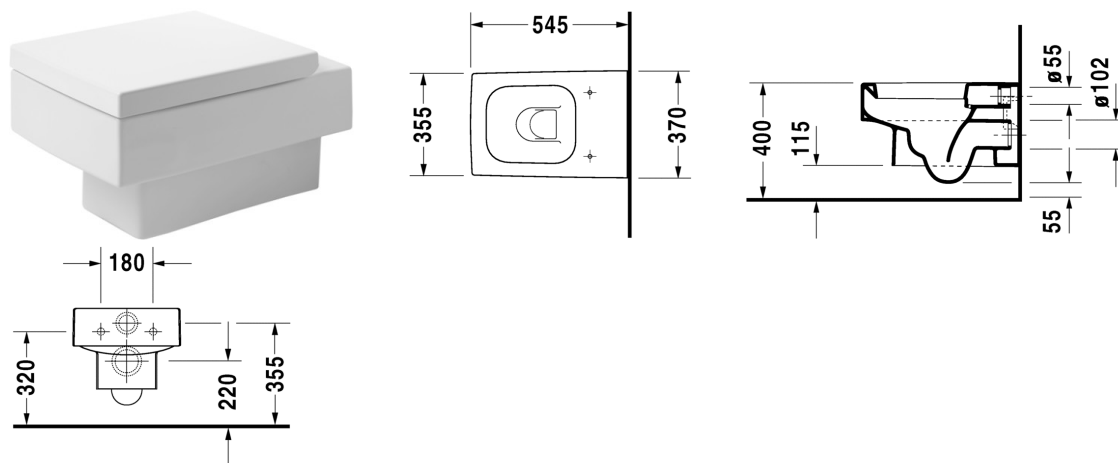

Vero Toilet wall mounted # 221709..64

| < 370 millimetre > |

Toilet wall mounted	Dimension	Weight	Order number
washdown model, EWL class 1			
Colors			
00 White Alpin 08 Black			
Variant			
◆ 4,5 l	370 x 545 millimetre	25.200 kilogram	221709..64
Sanitary ceramics with the special WonderGliss surface finish will remain clean and attractive-looking for a long time to come. When ordering WonderGliss please add a "1" as eleventh digit to the model number.			
Accessory			
Noise reduction gasket for wall mounted toilet		0.300 kilogram	005064
Fixing for wall mounted bidet and wall mounted toilet	Ø 12 x 180 millimetre	0.200 kilogram	006500
Suitable products			
Toilet seat and cover removable, hinges stainless steel, with soft closure,			006769

All drawings contain the necessary measurements which are subject to standard tolerances. They are stated in mm and are non-binding. Exact measurements, in particular for customised installation scenarios, can only be taken from the finished ceramic piece.