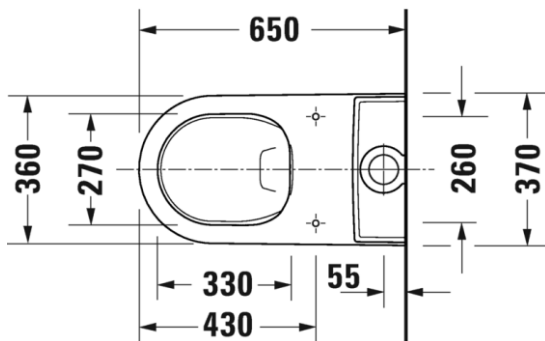

Follow cleaning instructions and avoid using any harmful chemicals. Failure to do so voids the warranty.

All information is for reference only. Installation shall always be based on the specs provided with actual delivered items.
For more info, visit www.kuysen.com