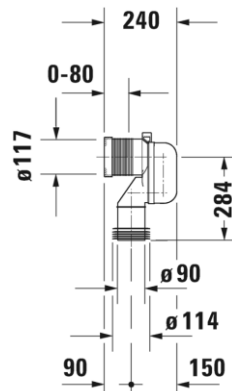

Brand : Duravit, Germany
 Name : White Tulip Close-coupled Rimless® Toilet
 Item Code : 219709.2000
 Designer : Philippe Starck
 Color / Finish : White
 Dimensions : Overall (LxWxH in cm)
 65 x 36 x 42 cm

Product info:

- Rimless
- Washdown®

Requires:

- 093310.0085 Cistern
- 899025.0006 Special Connector
- 002709.0000 Seat & Cover
- GS8045.352.467 Flexible hose $\frac{1}{2} \times \frac{3}{8}$
- C408681 Angle Valve $\frac{1}{2} \times \frac{1}{2}$

Brand : Duravit, Germany
 Name : White Tulip Cistern
 Dual Flush 4.5 / 3 liters

Item Code : 093310.0085

Designer : Philippe Starck

Color / Finish : White

Dimensions : Overall (LxWxH in cm)
 37.5 x 14.5 x 46.5 cm

Product info:

- Dual Flush mechanism, chrome, concealed left supply

Requires:

- 219709.2000 Rimless Toilet
- 899025.0006 Special Connector
- 002709.0000 Seat & Cover
- GS8045.352.467 Flexible hose $\frac{1}{2} \times \frac{3}{8}$
- C408681 Angle Valve $\frac{1}{2} \times \frac{1}{2}$