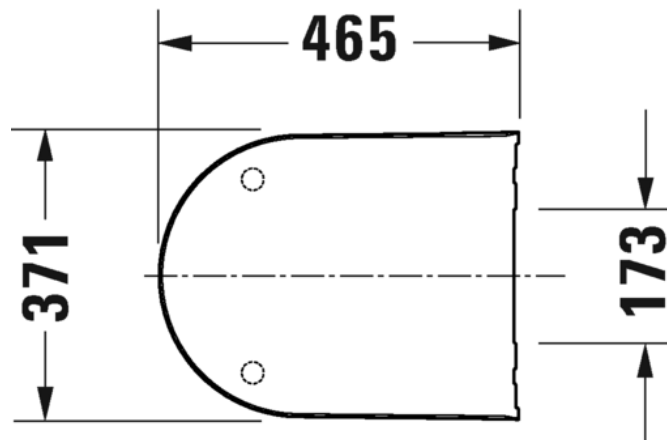

Follow cleaning instructions and avoid using any harmful chemicals. Failure to do so voids the warranty.

All information is for reference only. Installation shall always be based on the specs provided with actual delivered items.
For more info, visit www.kuysen.com