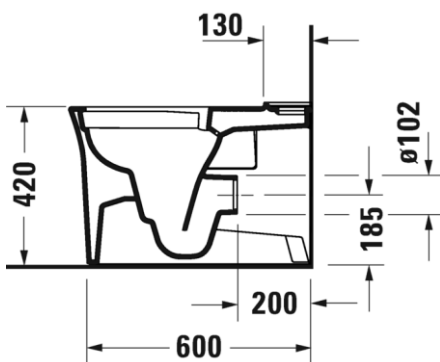

Follow cleaning instructions and avoid using any harmful chemicals. Failure to do so voids the warranty.

All information is for reference only. Installation shall always be based on the specs provided with actual delivered items.
For more info, visit www.kuysen.com