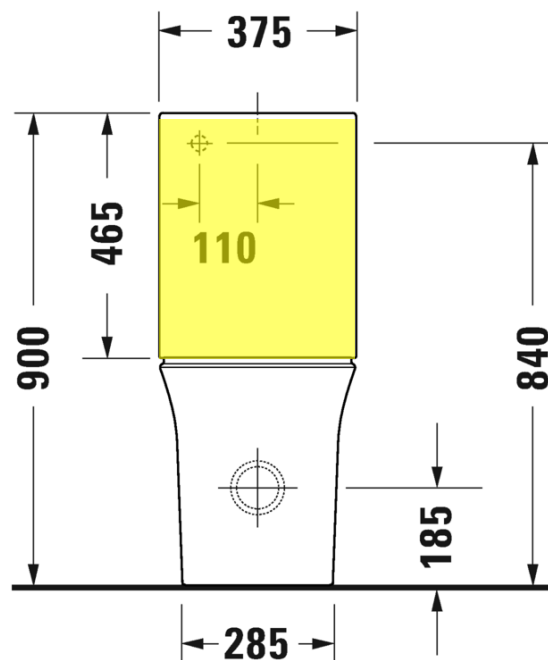

Brand : Duravit, Germany
 Name : White Tulip Cistern
 Dual Flush 4.5 / 3 liters

Item Code : 093310.0085

Designer : Philippe Starck

Color / Finish : White

Dimensions : Overall (LxWxH in cm)
 37.5 x 14.5 x 46.5 cm

Product info:

- Dual Flush mechanism, chrome, concealed left supply

Requires:

- 219709.2000 Rimless Toilet
- 899025.0006 Special Connector
- 002709.0000 Seat & Cover
- GS8045.352.467 Flexible hose $\frac{1}{2} \times \frac{3}{8}$
- C408681 Angle Valve $\frac{1}{2} \times \frac{1}{2}$