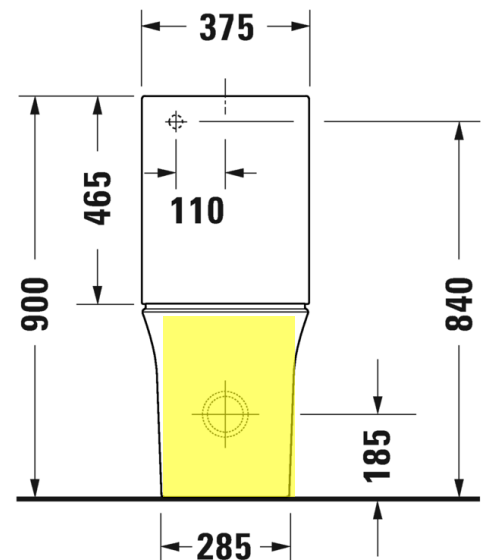

Brand : Duravit, Germany
 Name : White Tulip Close-coupled Rimless® Toilet
 Item Code : 219709.2000
 Designer : Philippe Starck
 Color / Finish : White
 Dimensions : Overall (LxWxH in cm)
 65 x 36 x 42 cm

Product info:

- Rimless
- Washdown®

Requires:

- 093310.0085 Cistern
- 899025.0006 Special Connector
- 002709.0000 Seat & Cover
- GS8045.352.467 Flexible hose $\frac{1}{2} \times \frac{3}{8}$
- C408681 Angle Valve $\frac{1}{2} \times \frac{1}{2}$

Brand : Duravit, Germany
 Name : White Tulip Cistern
 Dual Flush 4.5 / 3 liters

Item Code : 093310.0085

Designer : Philippe Starck

Color / Finish : White

Dimensions : Overall (LxWxH in cm)
 37.5 x 14.5 x 46.5 cm

Brand : Duravit, Germany
Name : White Tulip Seat & Cover with soft closure
Item Code : 002709.0000
Designer : Philippe Starck
Color / Finish : White
Dimensions : Overall (LxWxH in cm)
46.5 x 37.1 cm

Product info: