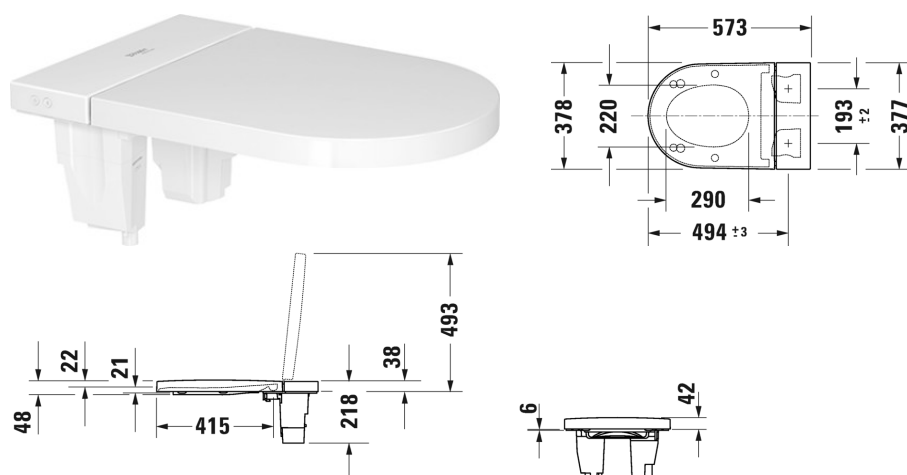

SensoWash® Starck f SensoWash® Starck f Plus shower toilet seat # 612000..2000320 / 612000..1001321 / 612000..2400323

|< 378 mm >|

SensoWash® Starck f Plus shower toilet seat	Dimension	Weight	Order number
Rear-, Lady- and Comfortwash, Seat heating, Warm air dryer, individual adjustment of water-, air- and seat temperature as well as spray wand position and water spray intensity, Night light, Intelligent energy saving mode, Remote control included, App operation, Self-cleaning spray wand, Descaling function, Automatic drainage in periods of prologed disuse			
Colors			
00 White Alpin 01 White			
Variant			
** , Seat/lid material duroplast, Odor extraction, Automatic odor extraction, Adjustable odor extraction follow-up time, Automatic opening/closing of lid, Electromotive actuated lid, with concealed connections, 2 individually programmable user profiles	378 x 574 mm	7.000 kilogram	612000..2000320
100-120V 50/60Hz, **, Taiwan, Odor extraction, Automatic odor extraction, Adjustable odor extraction follow-up time, Automatic opening/closing of lid, Electromotive actuated lid, with concealed connections, 2 individually programmable user profiles, Seat/lid material thermoplastic	378 x 574 mm	7.000 kilogram	612000..1001321
220-240V 50/60Hz, Odor extraction, Automatic odor extraction, Adjustable odor extraction follow-up time, Automatic opening/closing of lid, Electromotive actuated lid, 4 individually programmable user profiles, with concealed connections, Seat/lid material thermoplastic	378 x 574 mm	7.000 kilogram	612000..2400323
Infobox			
** This SensoWash shower toilet seat is not available for European countries			
Installation accessories