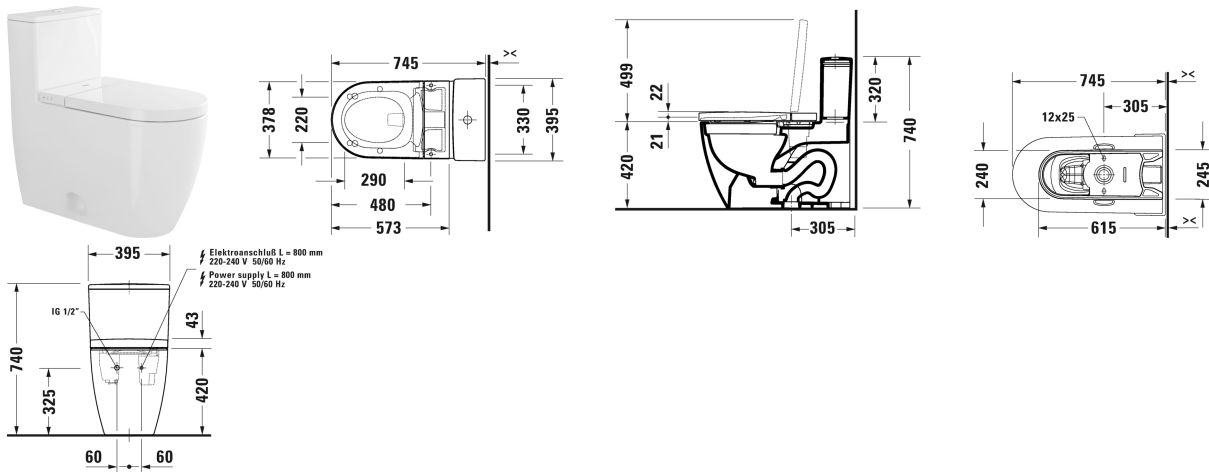

ME by Starck One-piece toilet Duravit Rimless® for SensoWash®
f # 2190012005

| < 360 mm > |

One-piece toilet Duravit Rimless® for SensoWash® f	Dimension	Weight	Order number
rimless, US-version, elongated with syphonic jet action, 305 mm/12" rough-in, only in combination with SensoWash f, vertical outlet			
Colors			
20 HygieneGlaze (an antibacterial ceramic glaze that provides almost indefinite effectiveness)			
Variant			
1,32/0,92 gpf (5/3,5 lpf), with Dual Flush mechanism	360 x 750 mm	67.000 kilogram	2190012005
Infobox			
Not available in WonderGliss			
Accessory			
Mounting set for One-piece and Two-piece toilets, Outflow 3/8" - external thread, Wall Connection 1/2" - internal thread, 1/2", US-version		0.480 kilogram	001417
Mounting set for One-piece and Two-piece toilets, 1/2", ASIA-version		0.480 kilogram	001416
Suitable products			
SensoWash® Starck f Plus shower toilet seat Rear-, Lady- and Comfortwash, Seat heating, Warm air dryer, individual adjustment of water-, air- and seat temperature as well as spray wand position and water spray intensity, Night light, Intelligent energy saving mode, Remote control included, App operation, Self-cleaning spray wand, Descaling function, Automatic drainage in periods of prologed disuse, 378 x 574 mm	378 x 574 mm		612000

378 x 574 mm

612001

All drawings contain the necessary measurements which are subject to standard tolerances. They are stated in mm and are non-binding. Exact measurements, in particular for customised installation scenarios, can only be taken from the finished piece.