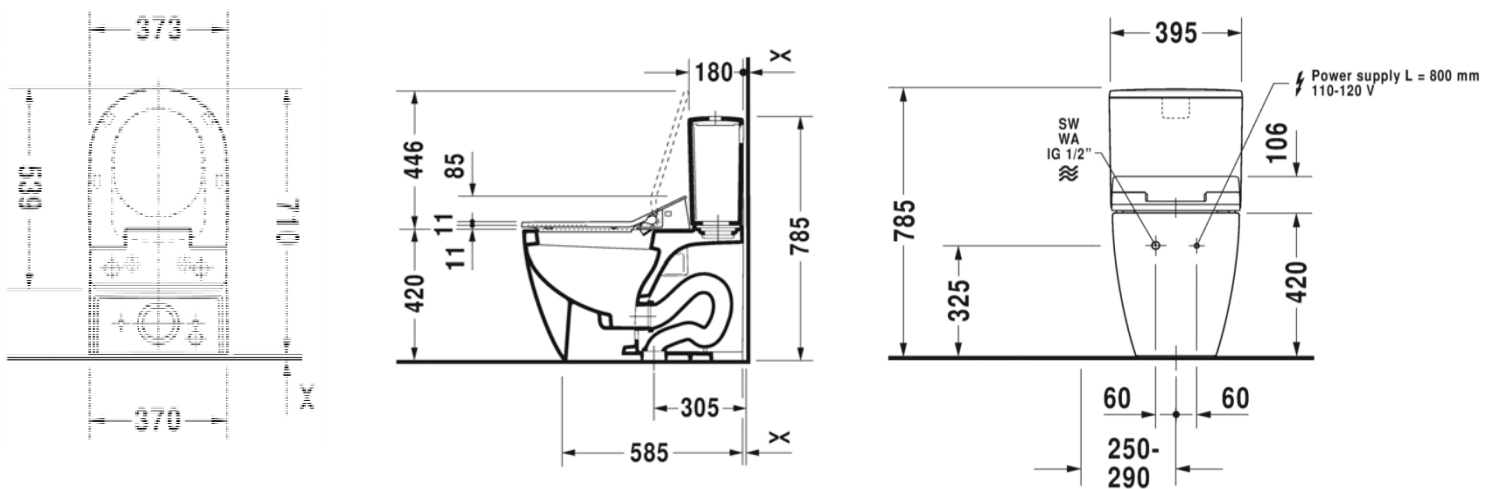

Brand : DURAVIT, Germany  
 Name : Me by Starck Two-piece toilet for Sensowash  
 Item Code : 217151.00001 – toilet  
 093820.0001 – cistern  
 Designer : Philippe Starck  
 Color / Finish: Alpin White  
 Dimensions : Overall (LxWxH in cm)  
 71 x 37.3 x 78.5cm

**Product info:**

- US-version
- elongated with syphonic jet action
- 305 mm/12" rough-in
- vertical outlet
- only in combination with SensoWash
- connecting elements for SensoWash with concealed connections included
- 1.32/0.92 gpf (5/3 lpf) with dual flush piston valve

**Add-ons**

- 1 x 611000.002.000.300 Sensowash Slim
- 1 x floor flange
- 1 x thread converter  $1\frac{5}{16}$  to  $\frac{1}{2}$
- 1 x flexible hose  $\frac{1}{2}$  x  $\frac{1}{2}$
- 1 x angle valve  $\frac{1}{2}$  x  $\frac{1}{2}$