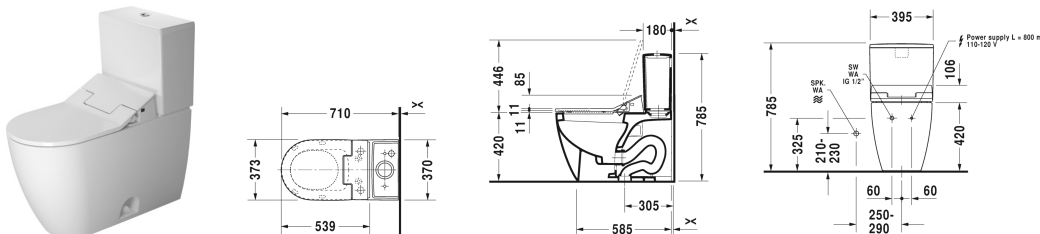

ME by Starck Two-piece toilet # 217151..00 / 217151..85

| < 360 mm > |

Two-piece toilet	Dimension	Weight	Order number
(without cistern), US-version, elongated with syphonic jet action, 305 mm/12" rough-in, vertical outlet, only in combination with SensoWash, connecting elements for SensoWash with concealed connections included			
Colors			
00 White Alpin 20 HygieneGlaze (an antibacterial ceramic glaze that provides almost indefinite effectiveness)			
Variant			
♣ 1,32/0,92 gpf (5/3,5 lpf)	360 x 710 mm	46.000 kilogram	217151..00
♣ 1,28 gpf (4,8 lpf)	360 x 710 mm	46.000 kilogram	217151..85
Accessory			
Mounting set for One-piece and Two-piece toilets, 1/2", ASIA-version		0.480 kilogram	001416
Mounting set for One-piece and Two-piece toilets, Outflow 3/8" - external thread, Wall Connection 1/2" - internal thread, 1/2", US-version		0.480 kilogram	001417
Suitable products			
Cistern for bottom left supply, 390 x 180 mm	390 x 180 mm		093820
SensoWash Slim shower toilet seat for ME by Starck, Starck 2, Starck 3 and Darling New* with concealed connections, Remote control included, Locking function via remote control, Rear-, Lady- and Comfortwash, Self-cleaning spray wand, with soft closure, Night light, Seat and lid easy removable one-handed, Automatic drainage in periods of prologed disuse, on / off-button, 373 x 539 mm	373 x 539 mm		611000

All drawings contain the necessary measurements which are subject to standard tolerances. They are stated in mm and are non-binding. Exact measurements, in particular for customised installation scenarios, can only be taken from the finished ceramic piece.