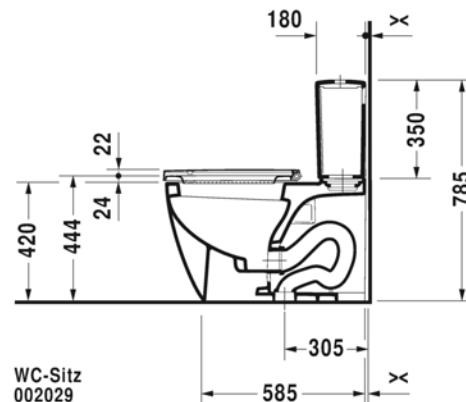

Brand : DURAVIT, Germany
 Name : ME by STARCK, Two-piece toilet
 Item Code : 217101.0000- toilet
 093820.0085- cistern
 002029.0000- seat & cover
 Designer : Philippe Starck
 Color / Finish: White Alpin
 Dimensions : Overall (LxWxH in cm)
 36 x 71 x 78.5cm

Product info:

- US-version
- elongated with syphonic jet action
- 305 mm/12" rough-in
- vertical outlet
- Bottom left supply
- With single flush piston valve
- Top flush
- 1.28 gpf (4.8 lpf)

Add-ons:

- 1 x thread converter $1\frac{5}{16}$ to $\frac{1}{2}$
- 1 x flexible hose $\frac{1}{2}$ x $\frac{1}{2}$
- 1 x angle valve $\frac{1}{2}$ x $\frac{1}{2}$
- 1 x floor flange