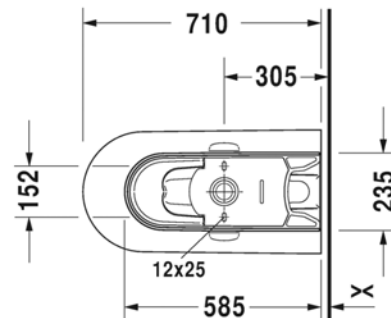

Brand : DURAVIT, Germany
 Name : ME by STARCK, Two-piece toilet
 Item Code : 217101.0000- toilet
 093820.0085- cistern
 002029.0000- seat & cover
 Designer : Philippe Starck
 Color / Finish: White Alpin
 Dimensions : Overall (LxWxH in cm)
 36 x 71 x 78.5cm

Product info:

- US-version
- elongated with syphonic jet action
- 305 mm/12" rough-in
- vertical outlet
- Bottom left supply
- With single flush piston valve
- Top flush
- 1.28 gpf (4.8 lpf)

Add-ons:

- 1 x thread converter $1\frac{5}{16}$ to $\frac{1}{2}$
- 1 x flexible hose $\frac{1}{2}$ x $\frac{1}{2}$
- 1 x angle valve $\frac{1}{2}$ x $\frac{1}{2}$
- 1 x floor flange