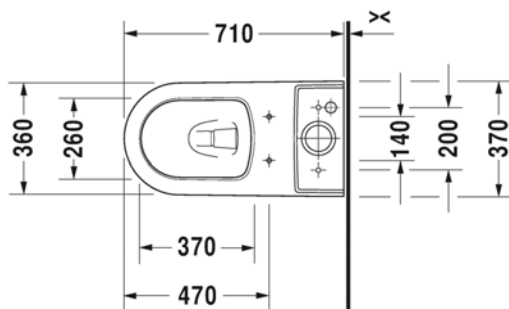

Brand : DURAVIT, Germany
 Name : ME by STARCK, Two-piece toilet
 Item Code : 217101.0000- toilet
 093820.0085- cistern
 002029.0000- seat & cover
 Designer : Philippe Starck
 Color / Finish: White Alpin
 Dimensions : Overall (LxWxH in cm)
 36 x 71 x 78.5cm

Product info:

- US-version
- elongated with syphonic jet action
- 305 mm/12" rough-in
- vertical outlet
- Bottom left supply
- With single flush piston valve
- Top flush
- 1.28 gpf (4.8 lpf)

Add-ons:

- 1 x thread converter $1\frac{5}{16}$ to $\frac{1}{2}$
- 1 x flexible hose $\frac{1}{2}$ x $\frac{1}{2}$
- 1 x angle valve $\frac{1}{2}$ x $\frac{1}{2}$
- 1 x floor flange