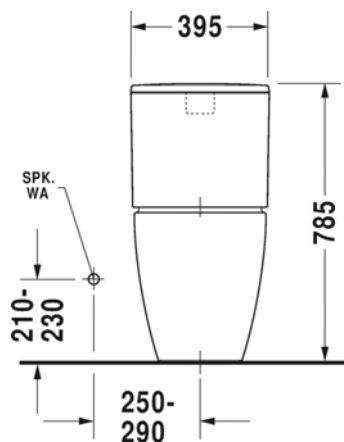

Brand : DURAVIT, Germany
 Name : ME by STARCK, Two-piece toilet
 Item Code : 217101.0000- toilet
 093820.0085- cistern
 002029.0000- seat & cover
 Designer : Philippe Starck
 Color / Finish: White Alpin
 Dimensions : Overall (LxWxH in cm)
 36 x 71 x 78.5cm

Product info:

- US-version
- elongated with syphonic jet action
- 305 mm/12" rough-in
- vertical outlet
- Bottom left supply
- With single flush piston valve
- Top flush
- 1.28 gpf (4.8 lpf)

Add-ons:

- 1 x thread converter $1\frac{5}{16}$ to $\frac{1}{2}$
- 1 x flexible hose $\frac{1}{2}$ x $\frac{1}{2}$
- 1 x angle valve $\frac{1}{2}$ x $\frac{1}{2}$
- 1 x floor flange