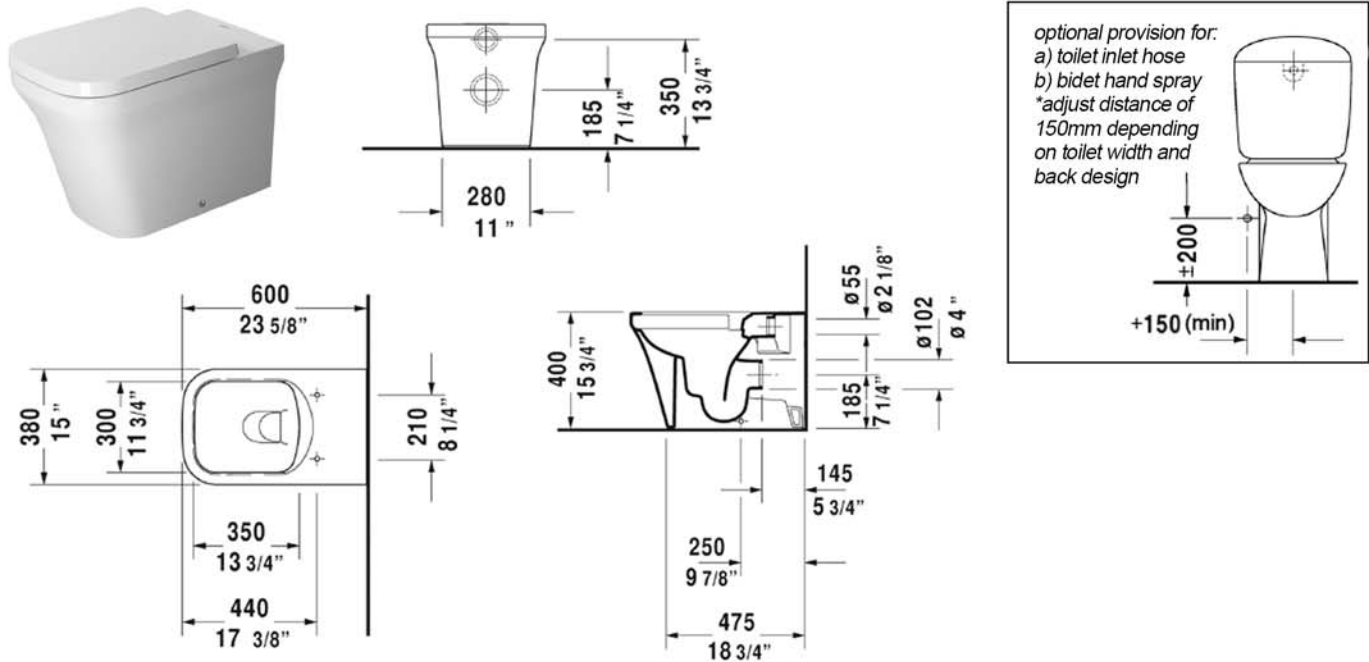

P3 Comforts Floor standing toilet Duravit Rimless® # 2166090092

*Geberit UP320 concealed flushing recommended

Floor standing toilet Duravit Rimless®	Dimension	Weight	Order number
rimless, back-to-wall, washdown model, hardware included, horizontal outlet			
Colors			
00 White 20 HygieneGlaze (an antibacterial ceramic glaze that provides almost indefinite effectiveness)			
Variant			
◆ 1.6/0.8 gpf	15" x 23 5/8" Inch	75.6 lb	2166090092
Sanitary ceramics with the special WonderGliss surface finish will remain clean and attractive-looking for a long time to come. When ordering WonderGliss please add a "1" as eleventh digit to the model number.			
Geberit in-wall tank with Dual Flush mechanism			224326001
Dual Flush Actuator Sigma			Check Geberit pricelist
Suitable products			
Toilet seat and cover hinges stainless steel, without slow close,			002031
Toilet seat and cover removable, hinges stainless steel, with slow close,			002039

All drawings contain the necessary measurements which are subject to standard tolerances. They are stated in inch & mm and are non-binding. Exact measurements, in particular for customized installation scenarios, can only be taken from the finished ceramic piece.