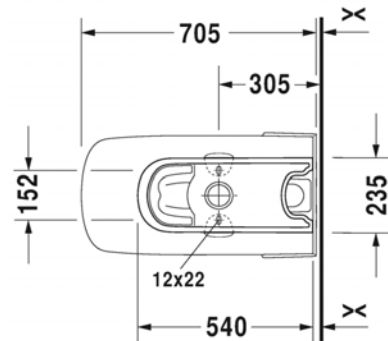

Flushing of pipe must be done before fittings are installed. Failure to do so voids the warranty.

Follow cleaning instructions and avoid using any harmful chemicals.

All information is for reference only. Installation shall always be based on the specs provided with actual delivered items.

For more info, visit www.kuysen.com