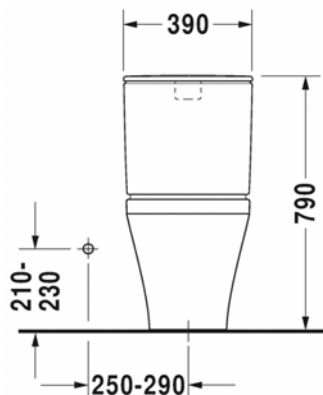

Flushing of pipe must be done before fittings are installed. Failure to do so voids the warranty.

Follow cleaning instructions and avoid using any harmful chemicals.

All information is for reference only. Installation shall always be based on the specs provided with actual delivered items.

For more info, visit www.kuysen.com