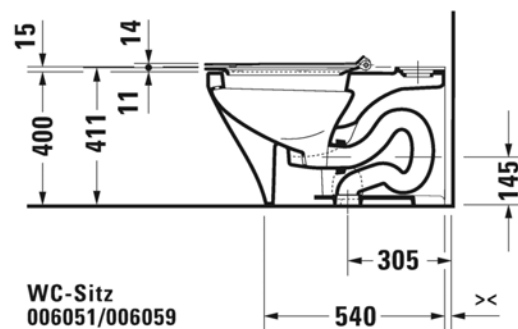

Flushing of pipe must be done before fittings are installed. Failure to do so voids the warranty.

Follow cleaning instructions and avoid using any harmful chemicals.

All information is for reference only. Installation shall always be based on the specs provided with actual delivered items.

For more info, visit www.kuysen.com