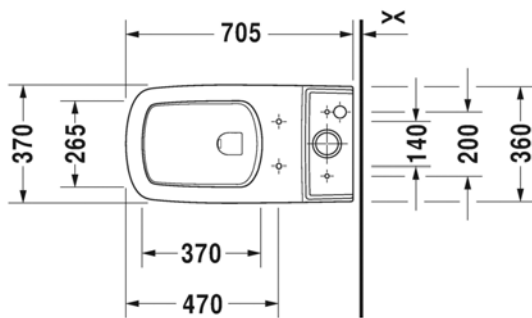

Flushing of pipe must be done before fittings are installed. Failure to do so voids the warranty.

Follow cleaning instructions and avoid using any harmful chemicals.

All information is for reference only. Installation shall always be based on the specs provided with actual delivered items.

For more info, visit www.kuysen.com