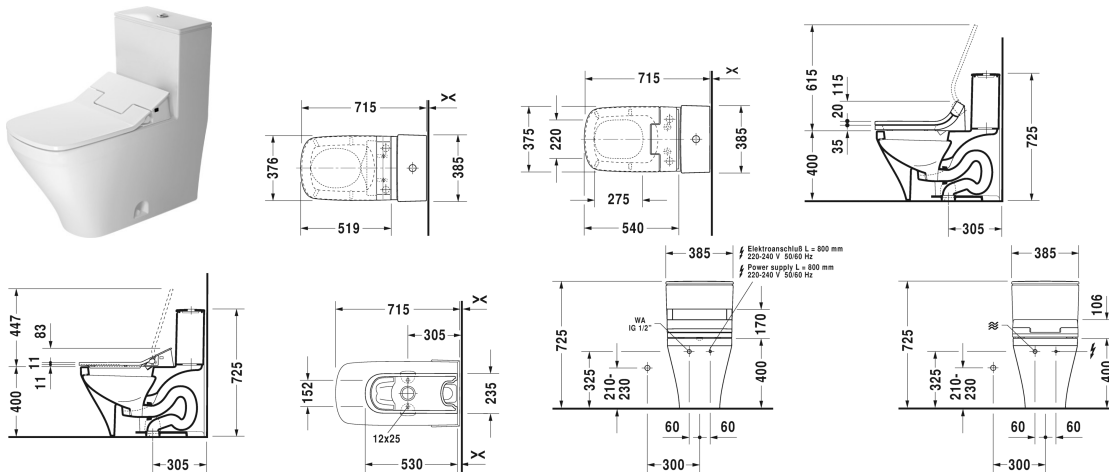

DuraStyle One-piece toilet # 215751..05 / 215751..85

| < 370 mm > |

One-piece toilet	Dimension	Weight	Order number
US-version, only in combination with SensoWash, elongated with syphonic jet action, 305 mm/12" rough-in, connecting elements for SensoWash with concealed connections included, vertical outlet			
Colors			
00 White Alpin 20 HygieneGlaze (an antibacterial ceramic glaze that provides almost indefinite effectiveness)			
Variant			
● 1,32/0,92 gpf (5/3,5 lpf), with dual flush piston valve, top flush 370 x 720 mm		55.000 kilogram	215751..05
● 1,28 gpf (4,8 lpf), with Single Flush piston valve, top flush 370 x 720 mm		55.000 kilogram	215751..85
Sanitary ceramics with the special WonderGliss surface finish will remain clean and attractive-looking for a long time to come. When ordering WonderGliss please add a "1" as eleventh digit to the model number.			
Accessory			
Mounting set for One-piece and Two-piece toilets, Outflow 3/8" - external thread, Wall Connection 1/2" - internal thread, 1/2", US-version		0.480 kilogram	001417
Mounting set for One-piece and Two-piece toilets, 1/2", ASIA-version		0.480 kilogram	001416
Suitable products			