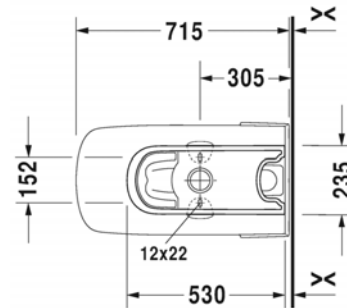

Flushing of pipe must be done before fittings are installed. Failure to do so voids the warranty.

Follow cleaning instructions and avoid using any harmful chemicals.

All information is for reference only. Installation shall always be based on the specs provided with actual delivered items.

For more info, visit www.kuysen.com