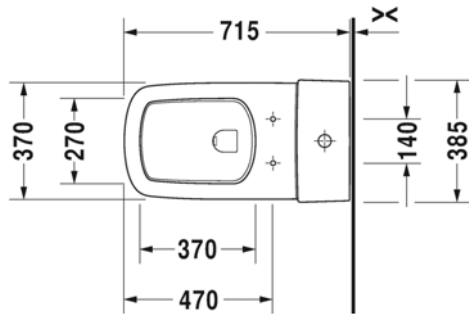

Flushing of pipe must be done before fittings are installed. Failure to do so voids the warranty.

Follow cleaning instructions and avoid using any harmful chemicals.

All information is for reference only. Installation shall always be based on the specs provided with actual delivered items.

For more info, visit www.kuysen.com