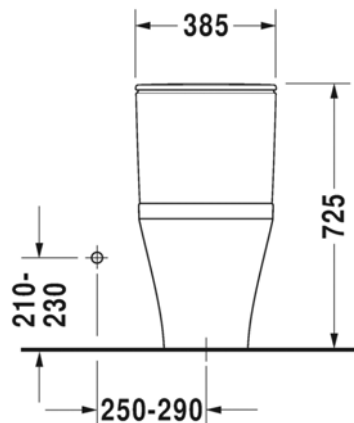

Flushing of pipe must be done before fittings are installed. Failure to do so voids the warranty.

Follow cleaning instructions and avoid using any harmful chemicals.

All information is for reference only. Installation shall always be based on the specs provided with actual delivered items.

For more info, visit www.kuysen.com