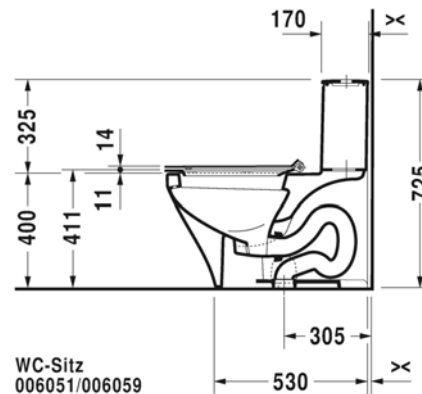

Brand : DURAVIT, Germany
 Name : DURASTYLE One-piece toilet
 Item Code : 215701.0083- toilet
 006059.0000- seat & cover
 Designer : Matteo Thun & Antonio Rodriguez
 Color / Finish: White Alpin
 Dimensions : Overall (LxWxH in cm)
 37 x 71.5 x 72.5cm

Product info:

- US-version
- elongated with syphonic jet action
- 305 mm/12" rough-in
- vertical outlet
- for bottom left supply
- 1.32/0.92 gpf (5/3.5 lpf)
- With dual piston valve
- Top flush

Add-ons:

- 1 x thread converter $1\frac{5}{16}$ to $1\frac{1}{2}$
- 1 x flexible hose $1\frac{1}{2}$ x $1\frac{1}{2}$
- 1 x angle valve $1\frac{1}{2}$ x $1\frac{1}{2}$
- 1 x floor flange

Flushing of pipe must be done before fittings are installed. Failure to do so voids the warranty.