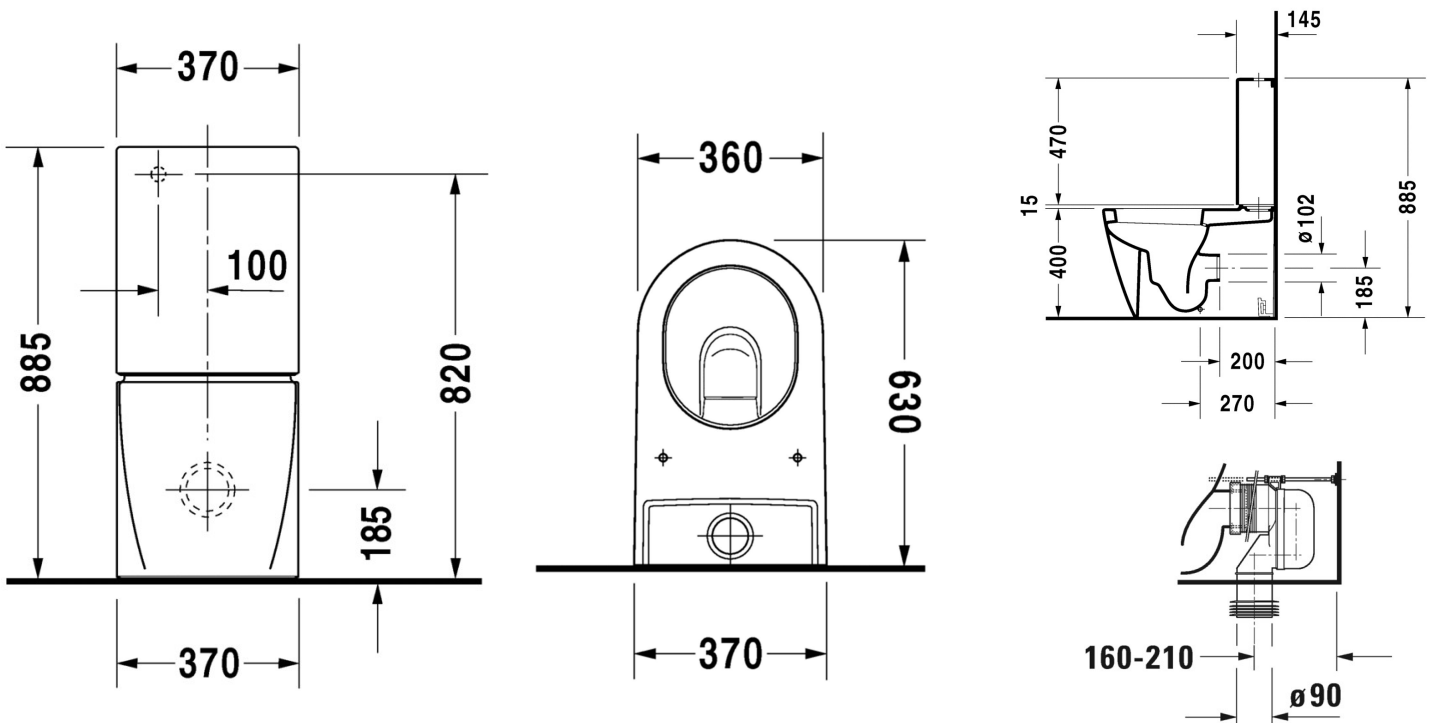

Brand : DURAVIT, Germany  
 Name : Starck 2 One-piece toilet  
 Item Code : 214509.00001 – toilet  
 093300.0085 – cistern  
 006989.0000 – seat and cover  
 Designer : Philippe Starck  
 Color / Finish: White Alpin  
 Dimensions : Overall (LxWxH in cm)  
 36 x 63 x 88.5cm

**Product info:**

- Washdown model
- Fixings included
- With dual flushing mechanism
- Concealed left supply
- 6/3 lpf
- Toilet with WonderGliss

**Add-ons:**

- 1 x 899025.0006 special connector
- 1 x flexible hose  $\frac{1}{2} \times \frac{3}{8}$
- 1 x angle valve  $\frac{1}{2} \times \frac{1}{2}$