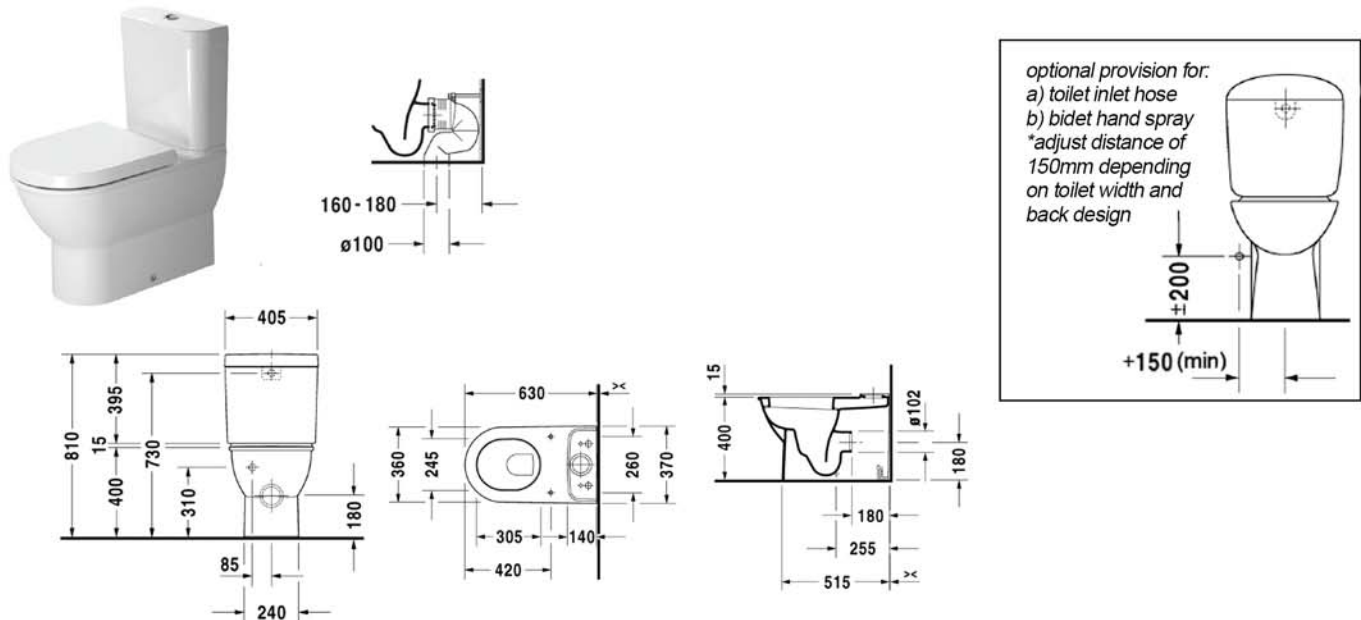

Toilet close-coupled # 2138090000

| < 370 mm > |

Toilet close-coupled	Dimension	Weight	Order number
washdown model, (without cistern), Outlet for Vario connector set, for horizontal and vertical outlet, length adjustable from 70 - 145 mm, and vario connecting bend, vertical outlet from 140 - 180 mm, fixings included, EWL class 1			
Colors			
00 White Alpin			
Variant			
◆ 4,5 litre flush	370 x 630 mm	30,000 kg	2138090000
Sanitary ceramics with the special WonderGliss surface finish will remain clean and attractive-looking for a long time to come. When ordering WonderGliss please add a "1" as eleventh digit to the model number.			
Accessory			
Vario connecting bend for vertical outlet	Ø 100 mm	0,700 kg	899025
Suitable products			
Toilet seat and cover hinges stainless steel, with automatic closure, removable,			006989
Cistern with Dual Flush mechanism, chrome, for bottom left supply, 405 x 160 mm	405 x 160 mm		093110
Toilet seat and cover hinges stainless steel, without automatic closure,			006981