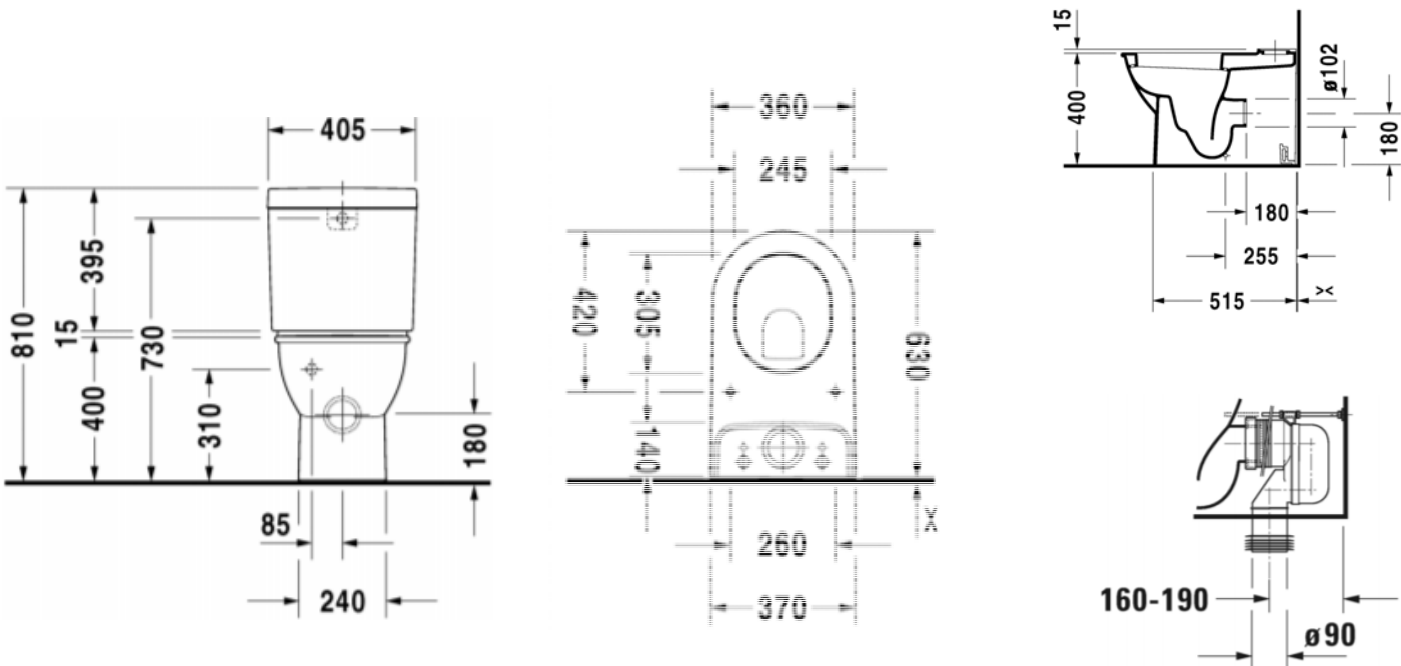

Brand : DURAVIT, Germany
 Name : DARLING NEW Toilet close-coupled
 Item Code : 213809.0000 – toilet
 093110.0005 – cistern
 006989.0000 – seat and cover
 Designer : Sieger Design
 Color / Finish: White Alpin
 Dimensions : Overall (LxWxH in cm)
 36 x 63 x 81cm

Product info:

- Washdown model
- Fixings included
- Bottom left supply
- With dual flushing mechanism
- 6/3 lpf

Add-ons:

- 1 x 899025.0006 special connector.
- 1 x flexible hose $\frac{1}{2} \times \frac{3}{8}$
- 1 x angle valve $\frac{1}{2} \times \frac{1}{2}$