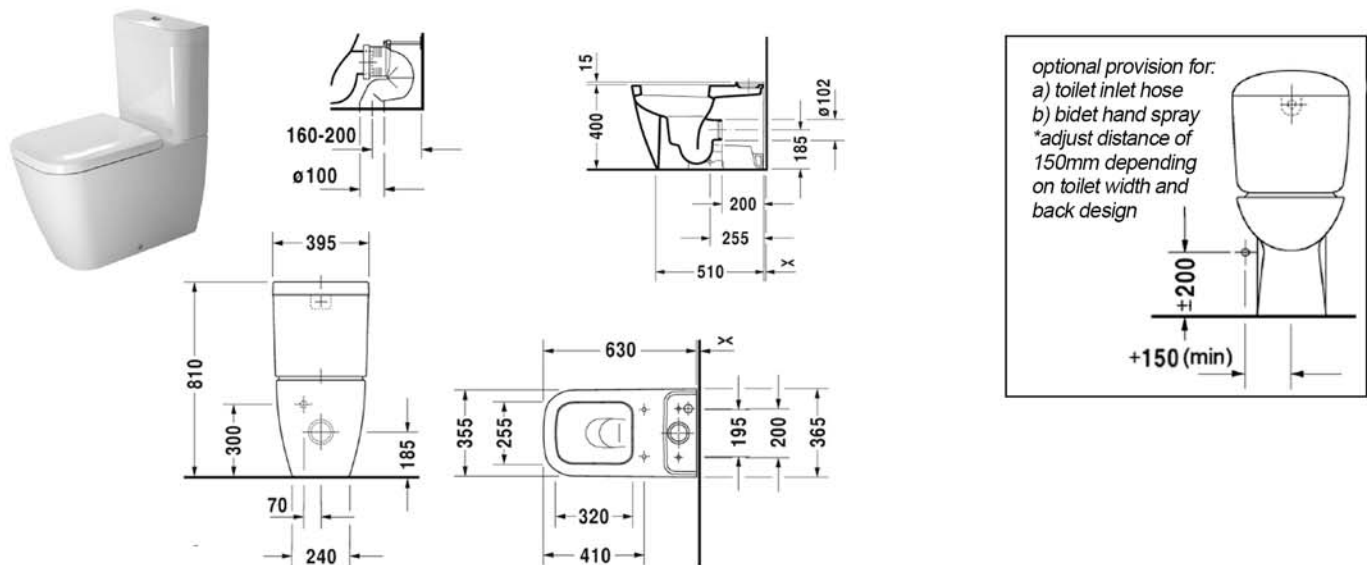

Happy D.2 Toilet close-coupled # 2134090092

| < 14 3/8" Inch > |

Toilet close-coupled	Dimension	Weight	Order number
washdown model, (without tank), Outlet for Vario connector set, for horizontal and vertical outlet, length adjustable from 2 3/4" - 6 3/4", and vario connecting bend, vertical outlet from 6 1/4" - 7 7/8", hardware included, cUPC listed			
Colors			
00 White			
Variant			
◆ 1.6/0.8 gpf	14 3/8" x 24 3/4" Inch	37.8 lb	2134090092
Sanitary ceramics with the special WonderGliss surface finish will remain clean and attractive-looking for a long time to come. When ordering WonderGliss please add a "1" as eleventh digit to the model number.			
Vario connecting bend for vertical outlet		1.5 lb	899025
Suitable products			
Tank for bottom left supply,			093410
Toilet seat and cover removable, hinges stainless steel, without slow close,			006451
Toilet seat and cover removable, hinges stainless steel, with slow close,			006459

All drawings contain the necessary measurements which are subject to standard tolerances. They are stated in inch & mm and are non-binding. Exact measurements, in particular for customized installation scenarios, can only be taken from the finished ceramic piece.