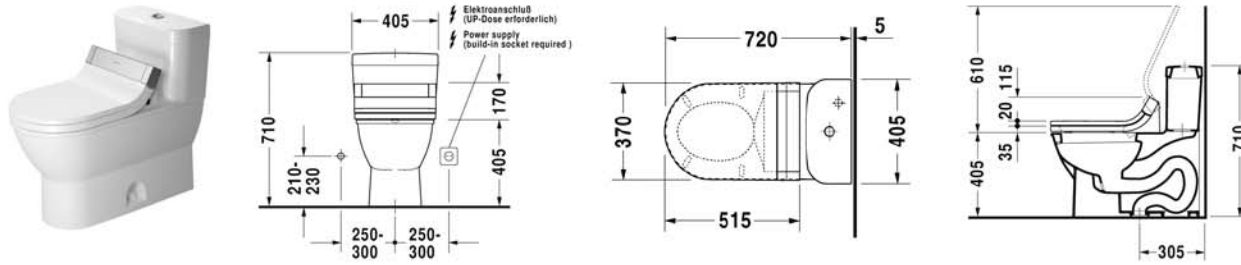

One-piece toilet # 212301..05

| < 400 mm > |

Darling New

Toilet with Duravit SENSOWASH 610000.00204

One-piece toilet	Dimension	Weight	Order number
Anzahl, US-version, elongated with syphonic jet action, 1,28 gpf (4,8 liters), 305 mm/12" rough-in, with Single Flush piston valve, top flush, IAPMO listed, vertical outlet			
Colors			
00 White Alpin			
Variant			
	400 x 715 mm	48,300 kg	212301..05
Accessories			
Toilet seat and cover	-	2,000 kg	006339
Toilet seat and cover	-	2,000 kg	006332

All drawings contain the necessary measurements which are subject to standard tolerances. They are stated in mm and are non-binding. Exact measurements, in particular for customised installation scenarios, can only be taken from the finished ceramic piece.