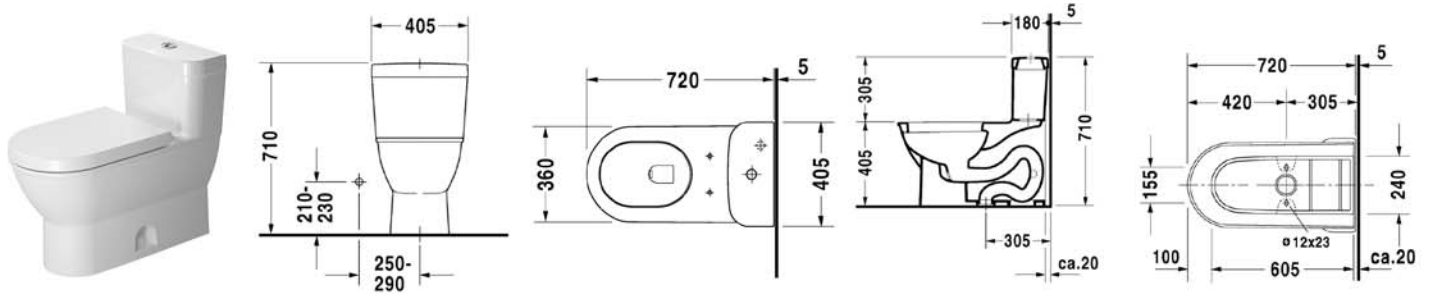

One-piece toilet # 212301..05

| < 400 mm > |

Darling New

Toilet with Duravit SENSOWASH 610000.00204

One-piece toilet	Dimension	Weight	Order number
Anzahl, US-version, elongated with syphonic jet action, 1,28 gpf (4,8 liters), 305 mm/12" rough-in, with Single Flush piston valve, top flush, IAPMO listed, vertical outlet			
Colors			
00 White Alpin			
Variant			
	400 x 715 mm	48,300 kg	212301..05
Accessories			
Toilet seat and cover	-	2,000 kg	006339
Toilet seat and cover	-	2,000 kg	006332

All drawings contain the necessary measurements which are subject to standard tolerances. They are stated in mm and are non-binding. Exact measurements, in particular for customised installation scenarios, can only be taken from the finished ceramic piece.