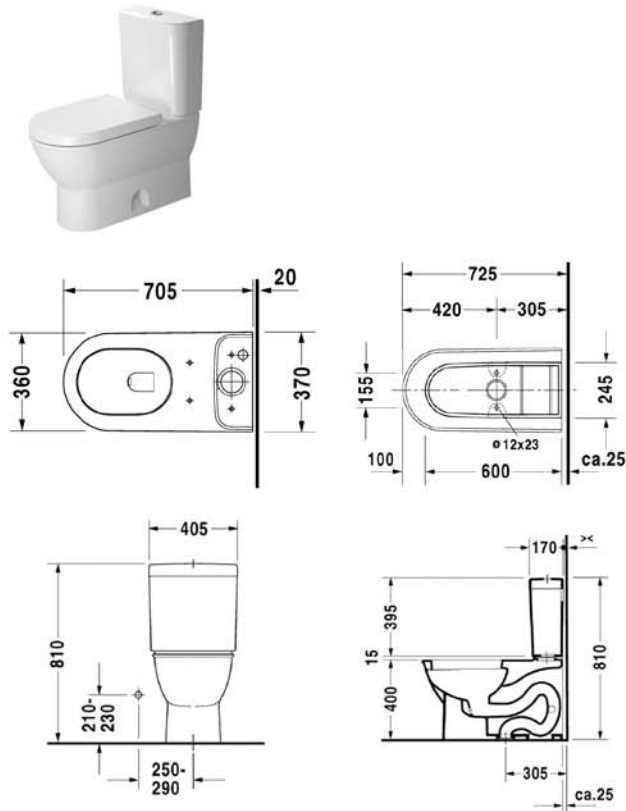

**Two-piece toilet # 212601..00**

| < 370 mm > |

**Darling New**

Toilet with Duravit SENSOWASH 610000.00204

Two-piece toilet	Dimension	Weight	Order number
(without cistern), US-version, elongated with syphonic jet action, 1,28 gpf (4,8 liters), 305 mm/12" rough-in, IAPMO listed, vertical outlet			
<b>Colors</b>			
00 White Alpin			
<b>Variant</b>			
	370 x 700 mm	35,500 kg	212601..00
<b>Accessories</b>			
Toilet seat and cover	-	2,000 kg	006339
Cistern	-	13,500 kg	093120
Toilet seat and cover	-	2,000 kg	006332

All drawings contain the necessary measurements which are subject to standard tolerances. They are stated in mm and are non-binding. Exact measurements, in particular for customised installation scenarios, can only be taken from the finished ceramic piece.