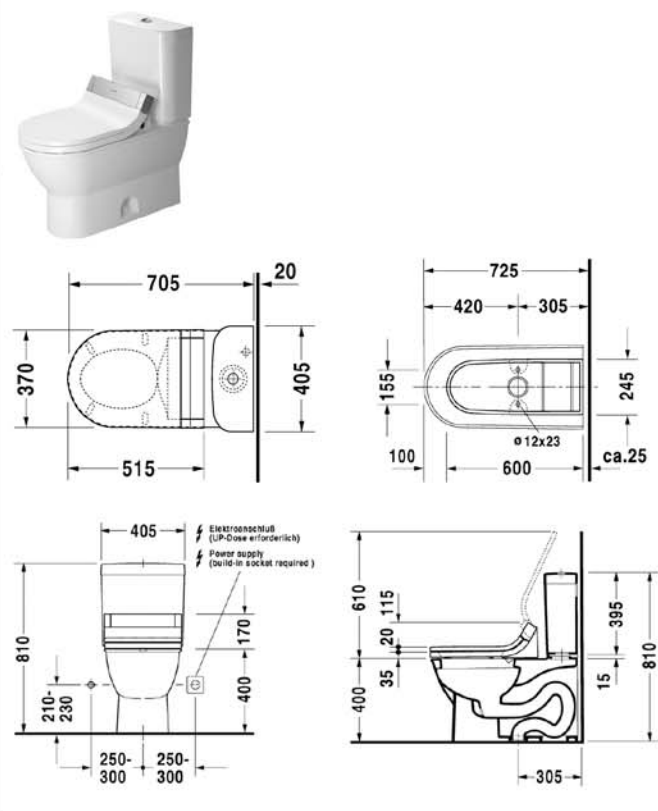

**Two-piece toilet # 212601..00**

| < 370 mm > |

**Darling New**

Toilet with Duravit SENSOWASH 610000.00204

Two-piece toilet	Dimension	Weight	Order number
(without cistern), US-version, elongated with syphonic jet action, 1,28 gpf (4,8 liters), 305 mm/12" rough-in, IAPMO listed, vertical outlet			
<b>Colors</b>			
00 White Alpin			
<b>Variant</b>			
	370 x 700 mm	35,500 kg	212601..00
<b>Accessories</b>			
Toilet seat and cover	-	2,000 kg	006339
Cistern	-	13,500 kg	093120
Toilet seat and cover	-	2,000 kg	006332

All drawings contain the necessary measurements which are subject to standard tolerances. They are stated in mm and are non-binding. Exact measurements, in particular for customised installation scenarios, can only be taken from the finished ceramic piece.