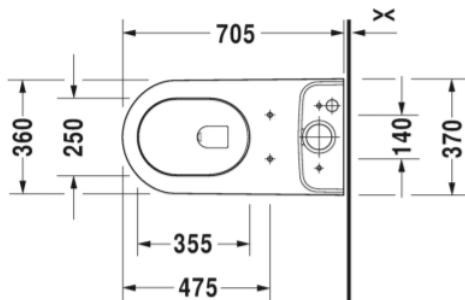

Brand : DURAVIT, Germany  
 Name : DARLING NEW Two-piece toilet  
 Item Code : 212601.0000 – toilet  
 093120.0005 – cistern  
 006339.0000 – seat and cover  
 Designer : Sieger Design  
 Color / Finish: White Alpin  
 Dimensions : Overall (LxWxH in cm)  
 36 x 70.5 x 81cm

Product info:

- Two-piece toilet
- US-version
- elongated with syphonic jet action
- 305 mm/12" rough-in
- vertical outlet
- 1,28 gpf (4,8 lpf)

Add-ons:

- 1 x thread converter  $1\frac{5}{16}$  to  $1\frac{1}{2}$
- 1 x flexible hose  $1\frac{1}{2}$  x  $1\frac{1}{2}$
- 1 x angle valve  $1\frac{1}{2}$  x  $1\frac{1}{2}$
- 1 x floor flange