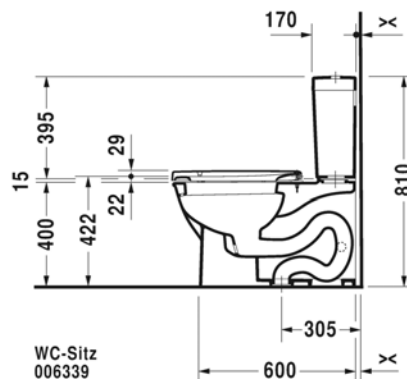

Brand : DURAVIT, Germany  
 Name : DARLING NEW Two-piece toilet  
 Item Code : 212601.0000 – toilet  
 093120.0005 – cistern  
 006339.0000 – seat and cover  
 Designer : Sieger Design  
 Color / Finish: White Alpin  
 Dimensions : Overall (LxWxH in cm)  
 36 x 70.5 x 81cm

Product info:

- Two-piece toilet
- US-version
- elongated with syphonic jet action
- 305 mm/12" rough-in
- vertical outlet
- 1,28 gpf (4,8 lpf)

Add-ons:

- 1 x thread converter  $1\frac{5}{16}$  to  $1\frac{1}{2}$
- 1 x flexible hose  $1\frac{1}{2}$  x  $1\frac{1}{2}$
- 1 x angle valve  $1\frac{1}{2}$  x  $1\frac{1}{2}$
- 1 x floor flange