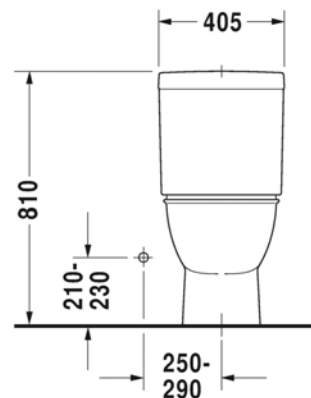

Brand : DURAVIT, Germany  
 Name : DARLING NEW Two-piece toilet  
 Item Code : 212601.0000 – toilet  
 093120.0005 – cistern  
 006339.0000 – seat and cover  
 Designer : Sieger Design  
 Color / Finish: White Alpin  
 Dimensions : Overall (LxWxH in cm)  
 36 x 70.5 x 81cm

Product info:

- Two-piece toilet
- US-version
- elongated with syphonic jet action
- 305 mm/12" rough-in
- vertical outlet
- 1,28 gpf (4,8 lpf)

Add-ons:

- 1 x thread converter  $1\frac{5}{16}$  to  $1\frac{1}{2}$
- 1 x flexible hose  $1\frac{1}{2}$  x  $1\frac{1}{2}$
- 1 x angle valve  $1\frac{1}{2}$  x  $1\frac{1}{2}$
- 1 x floor flange