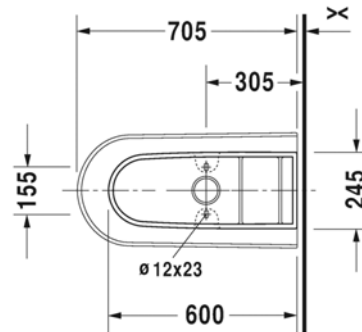

Brand : DURAVIT, Germany  
 Name : DARLING NEW Two-piece toilet  
 Item Code : 212601.0000 – toilet  
 093120.0005 – cistern  
 006339.0000 – seat and cover  
 Designer : Sieger Design  
 Color / Finish: White Alpin  
 Dimensions : Overall (LxWxH in cm)  
 36 x 70.5 x 81cm

Product info:

- Two-piece toilet
- US-version
- elongated with syphonic jet action
- 305 mm/12" rough-in
- vertical outlet
- 1,28 gpf (4,8 lpf)

Add-ons:

- 1 x thread converter  $1\frac{5}{16}$  to  $1\frac{1}{2}$
- 1 x flexible hose  $1\frac{1}{2}$  x  $1\frac{1}{2}$
- 1 x angle valve  $1\frac{1}{2}$  x  $1\frac{1}{2}$
- 1 x floor flange