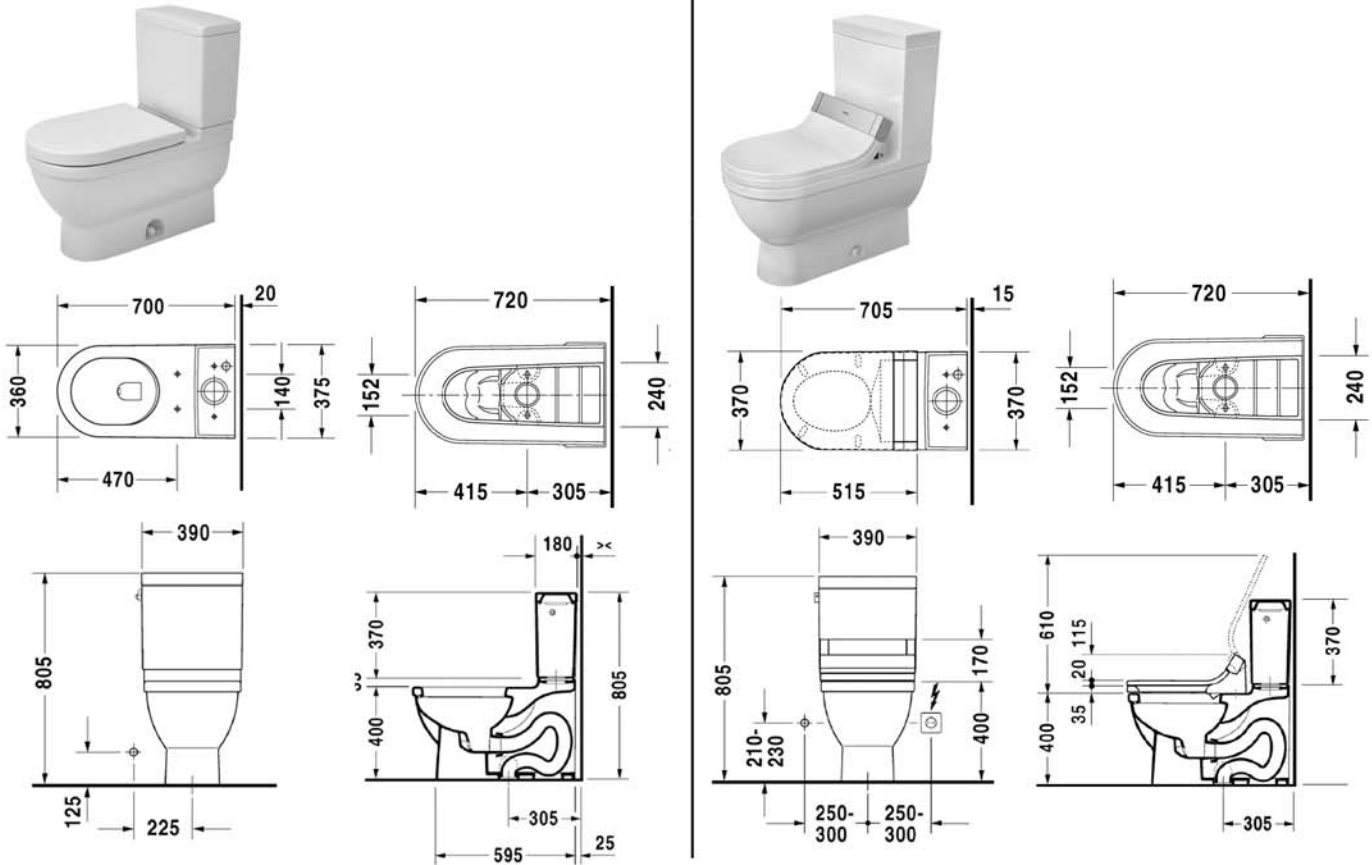

**Two-piece toilet # 212501..00**

|< 370 mm >|

Starck 3

Toilet with Duravit SENSOWASH 610000.00204

Two-piece toilet	Dimension	Weight	Order number
1,28 gpf (4,8 liters), US-version, 305 mm/12" rough-in, (without cistern), elongated with syphonic jet action, vertical outlet			
<b>Colors</b>			
00 White Alpin			
<b>Variant</b>			
	370 x 705 mm	-	212501..00
<b>Accessories</b>			
Cistern	-	-	092040
Toilet seat and cover	-	2,000 kg	006332
Toilet seat and cover	-	2,000 kg	006339

All drawings contain the necessary measurements which are subject to standard tolerances. They are stated in mm and are non-binding. Exact measurements, in particular for customised installation scenarios, can only be taken from the finished ceramic piece.