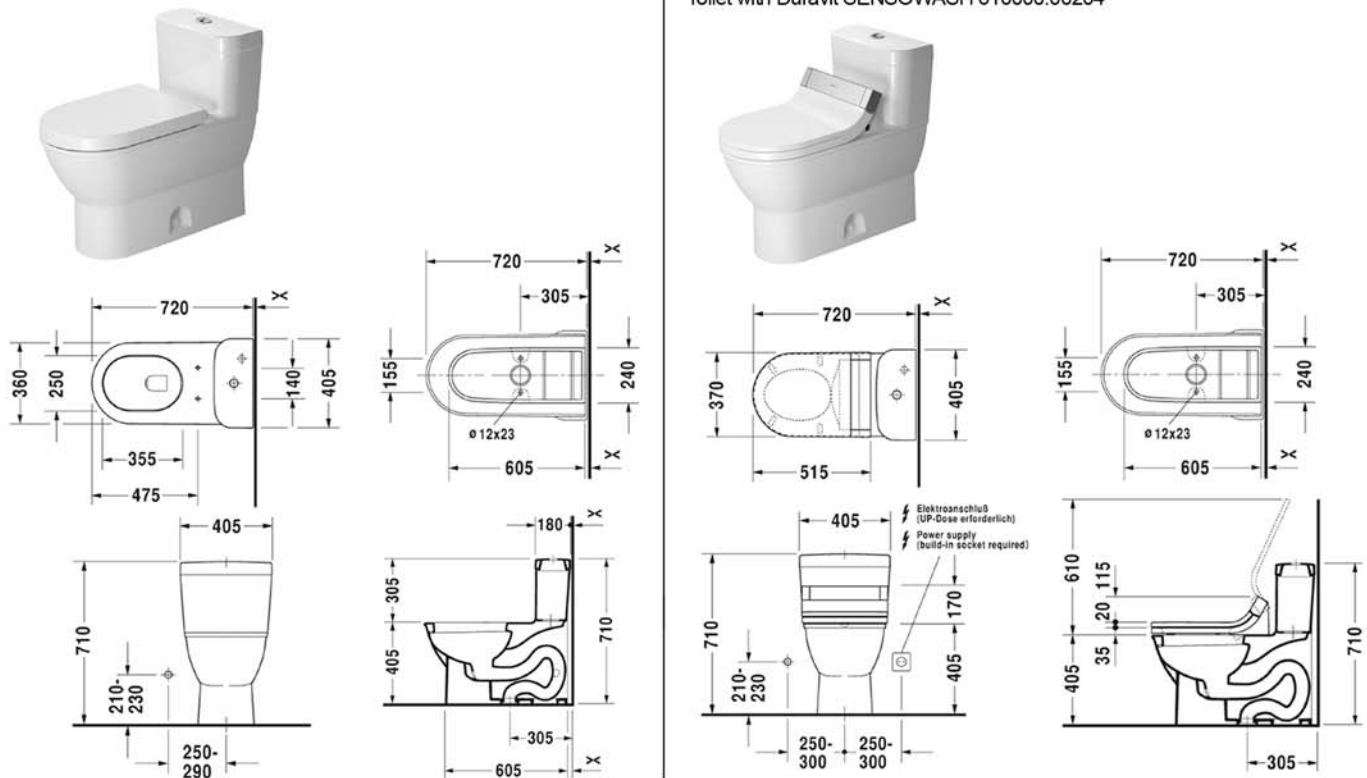

**Darling New One-piece toilet # 2123010005**

| < 405 mm > |

One-piece toilet	Dimension	Weight	Order number
US-version, back to wall, elongated with syphonic jet action, 305 mm/12" rough-in, with Single Flush piston valve, top flush, vertical outlet, 1,28 gpf (4,8 lpf)			
<b>Colors</b>			
00 White Alpin			
<b>Variant</b>			
◆	405 x 715 mm	48,300 kg	2123010005
Sanitary ceramics with the special WonderGliss surface finish will remain clean and attractive-looking for a long time to come. When ordering WonderGliss please add a "1" as eleventh digit to the model number.			
<b>Suitable products</b>			
SensoWash Starck shower toilet seat Remote control included, Electromotive actuated seat and lid, Rear-, Lady- and Comfortwash, individual adjustment of water-, air- and seat temperature as well as spray wand position and water spray intensity, Self-cleaning spray wand, 2 individually programmable user profiles, Night light, Quick release: easy seat unit removal, on / off-button, 370 x 515 mm	370 x 515 mm		610000
Toilet seat and cover elongated, hinges stainless steel, without soft closure,			006332