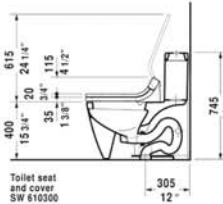

Happy D.2 One-Piece toilet for SensoWash® # 212151..01 / 212151..01

| < 15 3/8" Inch > |

One-Piece toilet for SensoWash®	Dimension	Weight	Order number
only in combination with SensoWash, syphonic, 12" rough-in, with dual flush piston valve, top flush, connecting elements for SensoWash with concealed connections included, vertical outlet, cUPC® listed*, 1.32/0.92 gpf			
Colors			
00 White 20 HygieneGlaze (an antibacterial ceramic glaze that provides almost indefinite effectiveness)			
Variant			
◆ ADA height	15 3/8" x 28" Inch	126 lb	212151..01
◆ ADA height	15 3/8" x 28" Inch	126 lb	212151..01
Infobox			
* Complies with following standards: ASME A112.19.2/CSA B45.1 and ASME A112.19.14			
Sanitary ceramics with the special WonderGliss surface finish will remain clean and attractive-looking for a long time to come. When ordering WonderGliss please add a "1" as eleventh digit to the model number.			
Mounting set for One-Piece and Two-Piece toilets, outlet 3/8" - male thread, wall connection 1/2" - female thread, 1/2", North American version	15" Inch	1.1 lb	001431
Suitable products			
SensoWash® Starck C shower-toilet seat for Happy D.2* Rear-, Lady- and Comfortwash, power actuated lid and seat, individual adjustment of water-, air- and seat surface temperature as well as nozzle position and jet strength, remote control included, with concealed connections, 2 individually programmable user profiles, heated seat, night light, warm air dryer, Quick release: easy seat unit removal and attachment, on / off-button, self-cleaning wand, 14 5/8" x 20 1/4" Inch	14 5/8" x 20 1/4" Inch		610300

All drawings contain the necessary measurements which are subject to standard tolerances. They are stated in inch & mm and are non-binding. Exact measurements, in particular for customized installation scenarios, can only be taken from the finished ceramic piece.