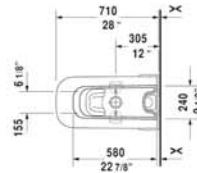

Happy D.2 One-Piece toilet for SensoWash® # 212151..01 / 212151..01

| < 15 3/8" Inch > |

One-Piece toilet for SensoWash®	Dimension	Weight	Order number
only in combination with SensoWash, syphonic, 12" rough-in, with dual flush piston valve, top flush, connecting elements for SensoWash with concealed connections included, vertical outlet, cUPC® listed*, 1.32/0.92 gpf			
Colors			
00 White 20 HygieneGlaze (an antibacterial ceramic glaze that provides almost indefinite effectiveness)			
Variant			
◆ ADA height	15 3/8" x 28" Inch	126 lb	212151..01
◆ ADA height	15 3/8" x 28" Inch	126 lb	212151..01
Infobox			
* Complies with following standards: ASME A112.19.2/CSA B45.1 and ASME A112.19.14			
Sanitary ceramics with the special WonderGliss surface finish will remain clean and attractive-looking for a long time to come. When ordering WonderGliss please add a "1" as eleventh digit to the model number.			
Mounting set for One-Piece and Two-Piece toilets, outlet 3/8" - male thread, wall connection 1/2" - female thread, 1/2", North American version	15" Inch	1.1 lb	001431
Suitable products			
SensoWash® Starck C shower-toilet seat for Happy D.2* Rear-, Lady- and Comfortwash, power actuated lid and seat, individual adjustment of water-, air- and seat surface temperature as well as nozzle position and jet strength, remote control included, with concealed connections, 2 individually programmable user profiles, heated seat, night light, warm air dryer, Quick release: easy seat unit removal and attachment, on / off-button, self-cleaning wand, 14 5/8" x 20 1/4" Inch	14 5/8" x 20 1/4" Inch		610300

All drawings contain the necessary measurements which are subject to standard tolerances. They are stated in inch & mm and are non-binding. Exact measurements, in particular for customized installation scenarios, can only be taken from the finished ceramic piece.