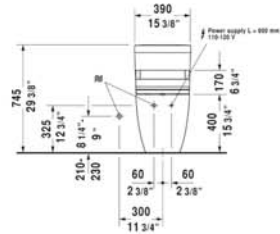

Happy D.2 One-Piece toilet for SensoWash® # 212151..01 / 212151..01

| < 15 3/8" Inch > |

One-Piece toilet for SensoWash®	Dimension	Weight	Order number
only in combination with SensoWash, syphonic, 12" rough-in, with dual flush piston valve, top flush, connecting elements for SensoWash with concealed connections included, vertical outlet, cUPC® listed*, 1.32/0.92 gpf			
Colors			
00 White 20 HygieneGlaze (an antibacterial ceramic glaze that provides almost indefinite effectiveness)			
Variant			
◆ ADA height	15 3/8" x 28" Inch	126 lb	212151..01
◆ ADA height	15 3/8" x 28" Inch	126 lb	212151..01
Infobox			
* Complies with following standards: ASME A112.19.2/CSA B45.1 and ASME A112.19.14			
Sanitary ceramics with the special WonderGliss surface finish will remain clean and attractive-looking for a long time to come. When ordering WonderGliss please add a "1" as eleventh digit to the model number.			
Mounting set for One-Piece and Two-Piece toilets, outlet 3/8" - male thread, wall connection 1/2" - female thread, 1/2", North American version	15" Inch	1.1 lb	001431
Suitable products			
SensoWash® Starck C shower-toilet seat for Happy D.2* Rear-, Lady- and Comfortwash, power actuated lid and seat, individual adjustment of water-, air- and seat surface temperature as well as nozzle position and jet strength, remote control included, with concealed connections, 2 individually programmable user profiles, heated seat, night light, warm air dryer, Quick release: easy seat unit removal and attachment, on / off-button, self-cleaning wand, 14 5/8" x 20 1/4" Inch	14 5/8" x 20 1/4" Inch		610300

All drawings contain the necessary measurements which are subject to standard tolerances. They are stated in inch & mm and are non-binding. Exact measurements, in particular for customized installation scenarios, can only be taken from the finished ceramic piece.