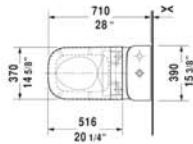

Happy D.2 One-Piece toilet for SensoWash® # 212151..01 / 212151..01

| < 15 3/8" Inch > |

One-Piece toilet for SensoWash®	Dimension	Weight	Order number
only in combination with SensoWash, syphonic, 12" rough-in, with dual flush piston valve, top flush, connecting elements for SensoWash with concealed connections included, vertical outlet, cUPC® listed*, 1.32/0.92 gpf			
Colors			
00 White 20 HygieneGlaze (an antibacterial ceramic glaze that provides almost indefinite effectiveness)			
Variant			
◆ ADA height	15 3/8" x 28" Inch	126 lb	212151..01
◆ ADA height	15 3/8" x 28" Inch	126 lb	212151..01
Infobox			
* Complies with following standards: ASME A112.19.2/CSA B45.1 and ASME A112.19.14			
Sanitary ceramics with the special WonderGliss surface finish will remain clean and attractive-looking for a long time to come. When ordering WonderGliss please add a "1" as eleventh digit to the model number.			
Mounting set for One-Piece and Two-Piece toilets, outlet 3/8" - male thread, wall connection 1/2" - female thread, 1/2", North American version	15" Inch	1.1 lb	001431
Suitable products			
SensoWash® Starck C shower-toilet seat for Happy D.2* Rear-, Lady- and Comfortwash, power actuated lid and seat, individual adjustment of water-, air- and seat surface temperature as well as nozzle position and jet strength, remote control included, with concealed connections, 2 individually programmable user profiles, heated seat, night light, warm air dryer, Quick release: easy seat unit removal and attachment, on / off-button, self-cleaning wand, 14 5/8" x 20 1/4" Inch	14 5/8" x 20 1/4" Inch		610300

All drawings contain the necessary measurements which are subject to standard tolerances. They are stated in inch & mm and are non-binding. Exact measurements, in particular for customized installation scenarios, can only be taken from the finished ceramic piece.