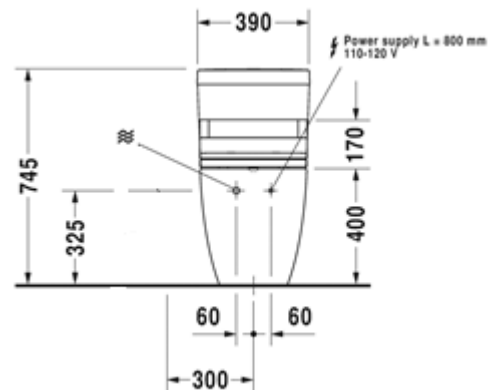

Flushing of pipe must be done before fittings are installed. Failure to do so voids the warranty.

Follow cleaning instructions and avoid using any harmful chemicals.

All information is for reference only. Installation shall always be based on the specs provided with actual delivered items.

For more info, visit www.kuysen.com