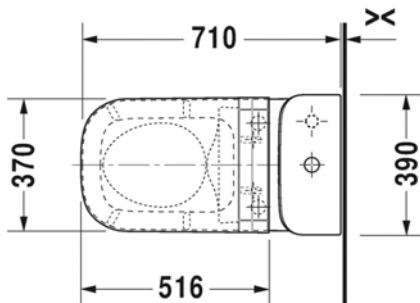

Flushing of pipe must be done before fittings are installed. Failure to do so voids the warranty.

Follow cleaning instructions and avoid using any harmful chemicals.

All information is for reference only. Installation shall always be based on the specs provided with actual delivered items.

For more info, visit www.kuysen.com