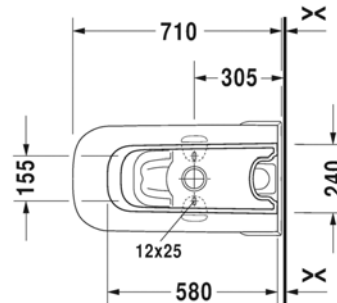

Flushing of pipe must be done before fittings are installed. Failure to do so voids the warranty.

Follow cleaning instructions and avoid using any harmful chemicals.

All information is for reference only. Installation shall always be based on the specs provided with actual delivered items.

For more info, visit www.kuysen.com