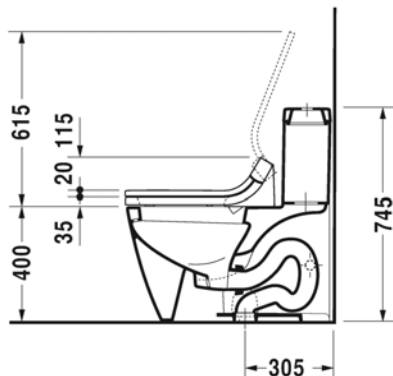

Brand : DURAVIT, Germany  
 Name : Vero Air Toilet Wall-mounted Rimless for Sensowash  
 Item Code : 212151.0083  
 Designer : Sieger Design  
 Color / Finish: Concrete Grey Matt Decor  
 Dimensions : Overall (LxWxH in cm)  
 71 x 37 x 74.5cm

Product info:

- US-version
- only in combination with SensoWash
- elongated with syphonic jet action, 305 mm/12" rough-in, with dual flush piston valve, top flush, connecting elements for SensoWash with concealed connections included
- vertical outlet
- 1,32/0,92 gpf (5/3,5 lpf)

Add-ons

- 1 x 610300.002.000.300 Sensowash C
- 1 x floor flange
- 1 x thread converter  $1\frac{5}{16}$  to  $1\frac{1}{2}$
- 1 x flexible hose  $\frac{1}{2}$  x  $\frac{1}{2}$
- 1 x angle valve  $\frac{1}{2}$  x  $\frac{1}{2}$