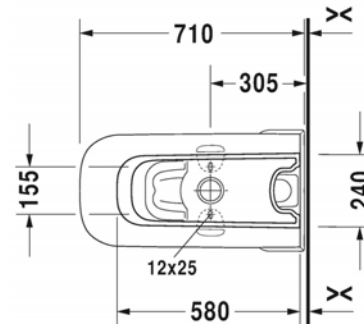

Brand : DURAVIT, Germany  
 Name : HAPPY D2 One-piece toilet  
 Item Code : 212101.0083- toilet  
 006469.0099- seat & cover  
 Designer : Sieger Design  
 Color / Finish: White Alpin  
 Dimensions : Overall (LxWxH in cm)  
 35.5 x 71 x 74.5cm

Product info:

- US-version
- elongated with syphonic jet action
- 305 mm/12" rough-in
- vertical outlet
- with dual flush piston valve
- top flush
- 1,32/0,92 gpf (5/3,5 lpf)

Add-ons:

- 1 x thread converter  $1\frac{5}{16}$  to  $1\frac{1}{2}$
- 1 x flexible hose  $1\frac{1}{2}$  x  $1\frac{1}{2}$
- 1 x angle valve  $1\frac{1}{2}$  x  $1\frac{1}{2}$
- 1 x floor flange