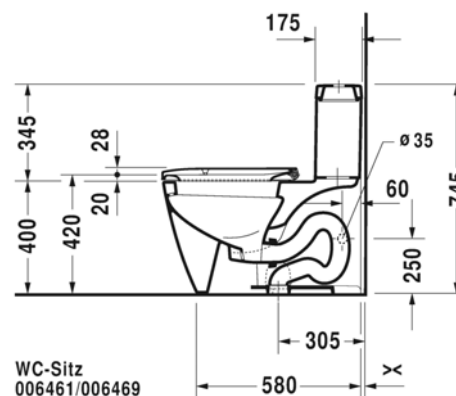

Brand : DURAVIT, Germany  
 Name : HAPPY D2 One-piece toilet  
 Item Code : 212101.0083- toilet  
 006469.0099- seat & cover  
 Designer : Sieger Design  
 Color / Finish: White Alpin  
 Dimensions : Overall (LxWxH in cm)  
 35.5 x 71 x 74.5cm

Product info:

- US-version
- elongated with syphonic jet action
- 305 mm/12" rough-in
- vertical outlet
- with dual flush piston valve
- top flush
- 1,32/0,92 gpf (5/3,5 lpf)

Add-ons:

- 1 x thread converter  $1\frac{5}{16}$  to  $1\frac{1}{2}$
- 1 x flexible hose  $1\frac{1}{2}$  x  $1\frac{1}{2}$
- 1 x angle valve  $1\frac{1}{2}$  x  $1\frac{1}{2}$
- 1 x floor flange