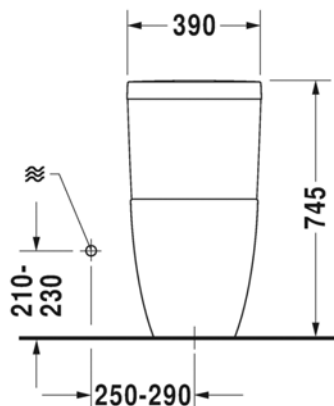

Brand : DURAVIT, Germany  
 Name : HAPPY D2 One-piece toilet  
 Item Code : 212101.0083- toilet  
 006469.0099- seat & cover  
 Designer : Sieger Design  
 Color / Finish: White Alpin  
 Dimensions : Overall (LxWxH in cm)  
 35.5 x 71 x 74.5cm

Product info:

- US-version
- elongated with syphonic jet action
- 305 mm/12" rough-in
- vertical outlet
- with dual flush piston valve
- top flush
- 1,32/0,92 gpf (5/3,5 lpf)

Add-ons:

- 1 x thread converter  $1\frac{5}{16}$  to  $1\frac{1}{2}$
- 1 x flexible hose  $1\frac{1}{2}$  x  $1\frac{1}{2}$
- 1 x angle valve  $1\frac{1}{2}$  x  $1\frac{1}{2}$
- 1 x floor flange