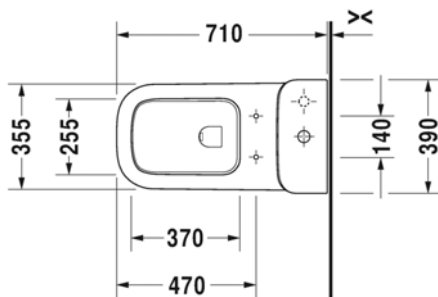

Brand : DURAVIT, Germany  
 Name : HAPPY D2 One-piece toilet  
 Item Code : 212101.0083- toilet  
 006469.0099- seat & cover  
 Designer : Sieger Design  
 Color / Finish: White Alpin  
 Dimensions : Overall (LxWxH in cm)  
 35.5 x 71 x 74.5cm

Product info:

- US-version
- elongated with syphonic jet action
- 305 mm/12" rough-in
- vertical outlet
- with dual flush piston valve
- top flush
- 1,32/0,92 gpf (5/3,5 lpf)

Add-ons:

- 1 x thread converter  $1\frac{5}{16}$  to  $1\frac{1}{2}$
- 1 x flexible hose  $1\frac{1}{2}$  x  $1\frac{1}{2}$
- 1 x angle valve  $1\frac{1}{2}$  x  $1\frac{1}{2}$
- 1 x floor flange