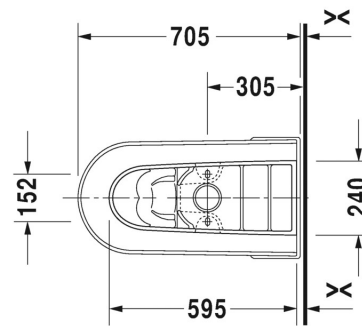

Brand : DURAVIT, Germany
 Name : Starck 3 One-piece Toilet
 Item Code : 212001.0001 – toilet
 006339.0000 – seat and cover
 Designer : Philippe Starck
 Color / Finish: White Alpin
 Dimensions : Overall (LxWxH in cm)
 36 x 70.5 x 67cm

Product info:

- US version
- Elongated with syphonic jet action
- 305mm/12" rough-in
- With single flush mechanism
- 3"/80mm flapper valve
- Vertical outlet
- 1.28 gpf (4.8 lpf)

Add-ons:

- 1 x thread converter $1\frac{5}{16}$ to $1\frac{1}{2}$
- 1 x flexible hose $1\frac{1}{2}$ x $1\frac{1}{2}$
- 1 x angle valve $1\frac{1}{2}$ x $1\frac{1}{2}$
- 1 x floor flange