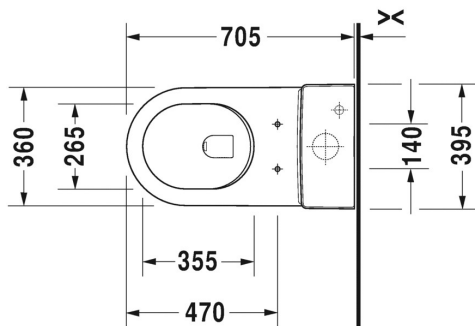

Brand : DURAVIT, Germany
 Name : Starck 3 One-piece Toilet
 Item Code : 212001.0001 – toilet
 006339.0000 – seat and cover
 Designer : Philippe Starck
 Color / Finish: White Alpin
 Dimensions : Overall (LxWxH in cm)
 36 x 70.5 x 67cm

Product info:

- US version
- Elongated with syphonic jet action
- 305mm/12" rough-in
- With single flush mechanism
- 3"/80mm flapper valve
- Vertical outlet
- 1.28 gpf (4.8 lpf)

Add-ons:

- 1 x thread converter $1\frac{5}{16}$ to $1\frac{1}{2}$
- 1 x flexible hose $1\frac{1}{2}$ x $1\frac{1}{2}$
- 1 x angle valve $1\frac{1}{2}$ x $1\frac{1}{2}$
- 1 x floor flange