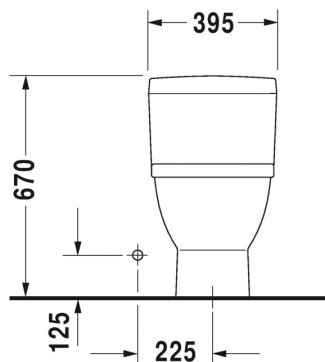

Brand : DURAVIT, Germany
 Name : Starck 3 One-piece Toilet
 Item Code : 212001.0001 – toilet
 006339.0000 – seat and cover
 Designer : Philippe Starck
 Color / Finish: White Alpin
 Dimensions : Overall (LxWxH in cm)
 36 x 70.5 x 67cm

Product info:

- US version
- Elongated with syphonic jet action
- 305mm/12" rough-in
- With single flush mechanism
- 3"/80mm flapper valve
- Vertical outlet
- 1.28 gpf (4.8 lpf)

Add-ons:

- 1 x thread converter $1\frac{5}{16}$ to $1\frac{1}{2}$
- 1 x flexible hose $1\frac{1}{2}$ x $1\frac{1}{2}$
- 1 x angle valve $1\frac{1}{2}$ x $1\frac{1}{2}$
- 1 x floor flange