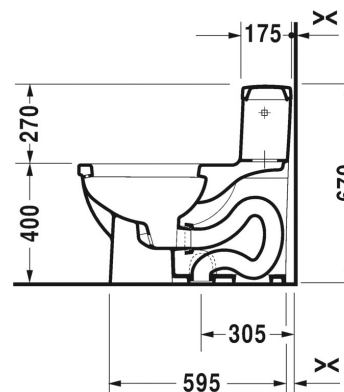

Brand : DURAVIT, Germany
 Name : Starck 3 One-piece Toilet
 Item Code : 212001.0001 – toilet
 006339.0000 – seat and cover
 Designer : Philippe Starck
 Color / Finish: White Alpin
 Dimensions : Overall (LxWxH in cm)
 36 x 70.5 x 67cm

Product info:

- US version
- Elongated with syphonic jet action
- 305mm/12" rough-in
- With single flush mechanism
- 3"/80mm flapper valve
- Vertical outlet
- 1.28 gpf (4.8 lpf)

Add-ons:

- 1 x thread converter $1\frac{5}{16}$ to $1\frac{1}{2}$
- 1 x flexible hose $1\frac{1}{2}$ x $1\frac{1}{2}$
- 1 x angle valve $1\frac{1}{2}$ x $1\frac{1}{2}$
- 1 x floor flange