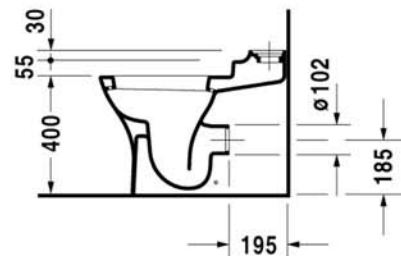

Toilet close-coupled # 211909..00

| < 360 mm > |

PuraVida

Toilet close-coupled	Dimension	Weight	Order number
washdown model, (without cistern), Outlet for Vario connector set, for horizontal and vertical outlet, length adjustable from 70 - 165 mm, and vario connecting bend, vertical outlet from 155 - 195 mm, fixings included			
Colors			
00 White Alpin			
Variant			
	360 x 630 mm	31,000 kg	211909..00
Accessories			
Cistern	365 x 135 mm	12,500 kg	087270
Toilet seat and cover	-	2,900 kg	006919
Vario connecting bend	Ø 100 mm	0,700 kg	899025

All drawings contain the necessary measurements which are subject to standard tolerances. They are stated in mm and are non-binding. Exact measurements, in particular for customised installation scenarios, can only be taken from the finished ceramic piece.