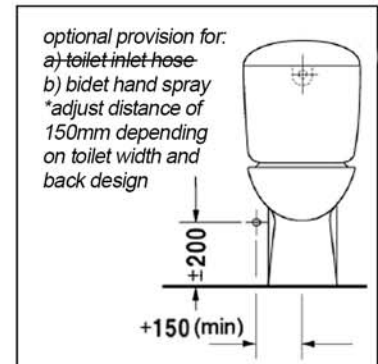

Toilet close-coupled # 211909..00

| < 360 mm > |

PuraVida

Toilet close-coupled	Dimension	Weight	Order number
washdown model, (without cistern), Outlet for Vario connector set, for horizontal and vertical outlet, length adjustable from 70 - 165 mm, and vario connecting bend, vertical outlet from 155 - 195 mm, fixings included			
Colors			
00 White Alpin			
Variant			
	360 x 630 mm	31,000 kg	211909..00
Accessories			
Cistern	365 x 135 mm	12,500 kg	087270
Toilet seat and cover	-	2,900 kg	006919
Vario connecting bend	Ø 100 mm	0,700 kg	899025

All drawings contain the necessary measurements which are subject to standard tolerances. They are stated in mm and are non-binding. Exact measurements, in particular for customised installation scenarios, can only be taken from the finished ceramic piece.