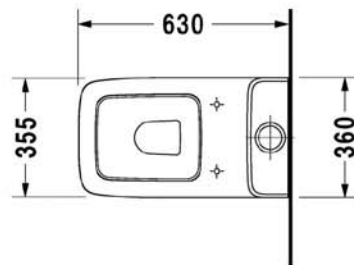

Toilet close-coupled # 211909..00

| < 360 mm > |

PuraVida

Toilet close-coupled	Dimension	Weight	Order number
washdown model, (without cistern), Outlet for Vario connector set, for horizontal and vertical outlet, length adjustable from 70 - 165 mm, and vario connecting bend, vertical outlet from 155 - 195 mm, fixings included			
Colors			
00 White Alpin			
Variant			
	360 x 630 mm	31,000 kg	211909..00
Accessories			
Cistern	365 x 135 mm	12,500 kg	087270
Toilet seat and cover	-	2,900 kg	006919
Vario connecting bend	Ø 100 mm	0,700 kg	899025

All drawings contain the necessary measurements which are subject to standard tolerances. They are stated in mm and are non-binding. Exact measurements, in particular for customised installation scenarios, can only be taken from the finished ceramic piece.