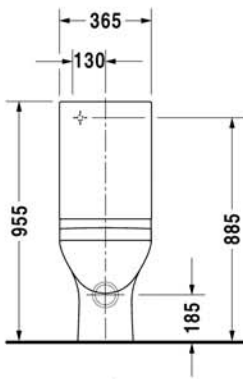

Toilet close-coupled # 211909..00

| < 360 mm > |

PuraVida

Toilet close-coupled	Dimension	Weight	Order number
washdown model, (without cistern), Outlet for Vario connector set, for horizontal and vertical outlet, length adjustable from 70 - 165 mm, and vario connecting bend, vertical outlet from 155 - 195 mm, fixings included			
Colors			
00 White Alpin			
Variant			
	360 x 630 mm	31,000 kg	211909..00
Accessories			
Cistern	365 x 135 mm	12,500 kg	087270
Toilet seat and cover	-	2,900 kg	006919
Vario connecting bend	Ø 100 mm	0,700 kg	899025

All drawings contain the necessary measurements which are subject to standard tolerances. They are stated in mm and are non-binding. Exact measurements, in particular for customised installation scenarios, can only be taken from the finished ceramic piece.