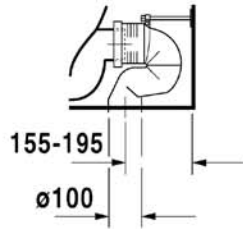

Toilet close-coupled # 211909..00

| < 360 mm > |

PuraVida

Toilet close-coupled	Dimension	Weight	Order number
washdown model, (without cistern), Outlet for Vario connector set, for horizontal and vertical outlet, length adjustable from 70 - 165 mm, and vario connecting bend, vertical outlet from 155 - 195 mm, fixings included			
Colors			
00 White Alpin			
Variant			
	360 x 630 mm	31,000 kg	211909..00
Accessories			
Cistern	365 x 135 mm	12,500 kg	087270
Toilet seat and cover	-	2,900 kg	006919
Vario connecting bend	Ø 100 mm	0,700 kg	899025

All drawings contain the necessary measurements which are subject to standard tolerances. They are stated in mm and are non-binding. Exact measurements, in particular for customised installation scenarios, can only be taken from the finished ceramic piece.