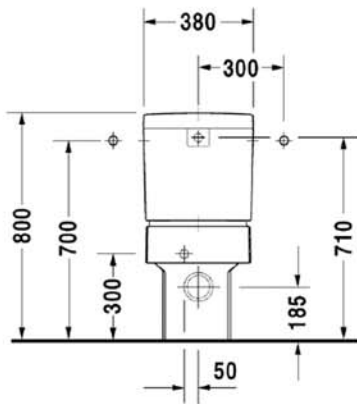

**Toilet close-coupled # 211609..00**

| < 370 mm > |

Vero

Toilet close-coupled	Dimension	Weight	Order number
washdown model, (without cistern), Outlet for Vario connector set, for horizontal and vertical outlet, length adjustable from 70 - 185 mm, and vario connecting bend, vertical outlet from 175 - 215 mm, fixings included			
<b>Colors</b>			
00 White Alpin, 08 Black			
<b>Variant</b>			
	370 x 630 mm	31,800 kg	211609..00
<b>Accessories</b>			
Cistern	380 x 160 mm	13,800 kg	090910
Toilet seat and cover	-	3,100 kg	006769
Vario connecting bend	ø 100 mm	0,700 kg	899025

All drawings contain the necessary measurements which are subject to standard tolerances. They are stated in mm and are non-binding. Exact measurements, in particular for customised installation scenarios, can only be taken from the finished ceramic piece.