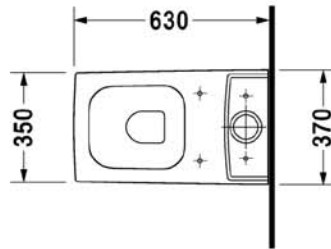

**Toilet close-coupled # 211609..00**

| < 370 mm > |

Vero

Toilet close-coupled	Dimension	Weight	Order number
washdown model, (without cistern), Outlet for Vario connector set, for horizontal and vertical outlet, length adjustable from 70 - 185 mm, and vario connecting bend, vertical outlet from 175 - 215 mm, fixings included			
<b>Colors</b>			
00 White Alpin, 08 Black			
<b>Variant</b>			
	370 x 630 mm	31,800 kg	211609..00
<b>Accessories</b>			
Cistern	380 x 160 mm	13,800 kg	090910
Toilet seat and cover	-	3,100 kg	006769
Vario connecting bend	ø 100 mm	0,700 kg	899025

All drawings contain the necessary measurements which are subject to standard tolerances. They are stated in mm and are non-binding. Exact measurements, in particular for customised installation scenarios, can only be taken from the finished ceramic piece.