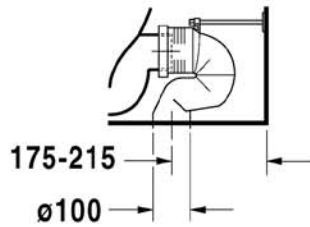

**Toilet close-coupled # 211609..00**

| < 370 mm > |

Vero

Toilet close-coupled	Dimension	Weight	Order number
washdown model, (without cistern), Outlet for Vario connector set, for horizontal and vertical outlet, length adjustable from 70 - 185 mm, and vario connecting bend, vertical outlet from 175 - 215 mm, fixings included			
<b>Colors</b>			
00 White Alpin, 08 Black			
<b>Variant</b>			
	370 x 630 mm	31,800 kg	211609..00
<b>Accessories</b>			
Cistern	380 x 160 mm	13,800 kg	090910
Toilet seat and cover	-	3,100 kg	006769
Vario connecting bend	ø 100 mm	0,700 kg	899025

All drawings contain the necessary measurements which are subject to standard tolerances. They are stated in mm and are non-binding. Exact measurements, in particular for customised installation scenarios, can only be taken from the finished ceramic piece.