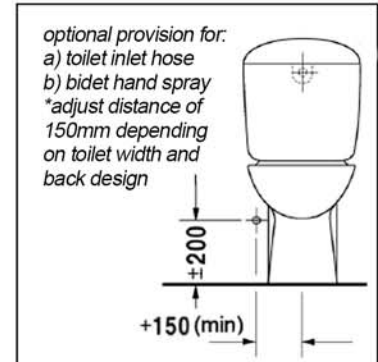

**Toilet close-coupled # 211609..00**

| < 370 mm > |

Vero

Toilet close-coupled	Dimension	Weight	Order number
washdown model, (without cistern), Outlet for Vario connector set, for horizontal and vertical outlet, length adjustable from 70 - 185 mm, and vario connecting bend, vertical outlet from 175 - 215 mm, fixings included			
<b>Colors</b>			
00 White Alpin, 08 Black			
<b>Variant</b>			
	370 x 630 mm	31,800 kg	211609..00
<b>Accessories</b>			
Cistern	380 x 160 mm	13,800 kg	090910
Toilet seat and cover	-	3,100 kg	006769
Vario connecting bend	ø 100 mm	0,700 kg	899025

All drawings contain the necessary measurements which are subject to standard tolerances. They are stated in mm and are non-binding. Exact measurements, in particular for customised installation scenarios, can only be taken from the finished ceramic piece.