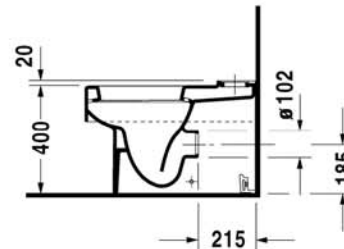

**Toilet close-coupled # 211609..00**

| < 370 mm > |

Vero

Toilet close-coupled	Dimension	Weight	Order number
washdown model, (without cistern), Outlet for Vario connector set, for horizontal and vertical outlet, length adjustable from 70 - 185 mm, and vario connecting bend, vertical outlet from 175 - 215 mm, fixings included			
<b>Colors</b>			
00 White Alpin, 08 Black			
<b>Variant</b>			
	370 x 630 mm	31,800 kg	211609..00
<b>Accessories</b>			
Cistern	380 x 160 mm	13,800 kg	090910
Toilet seat and cover	-	3,100 kg	006769
Vario connecting bend	ø 100 mm	0,700 kg	899025

All drawings contain the necessary measurements which are subject to standard tolerances. They are stated in mm and are non-binding. Exact measurements, in particular for customised installation scenarios, can only be taken from the finished ceramic piece.