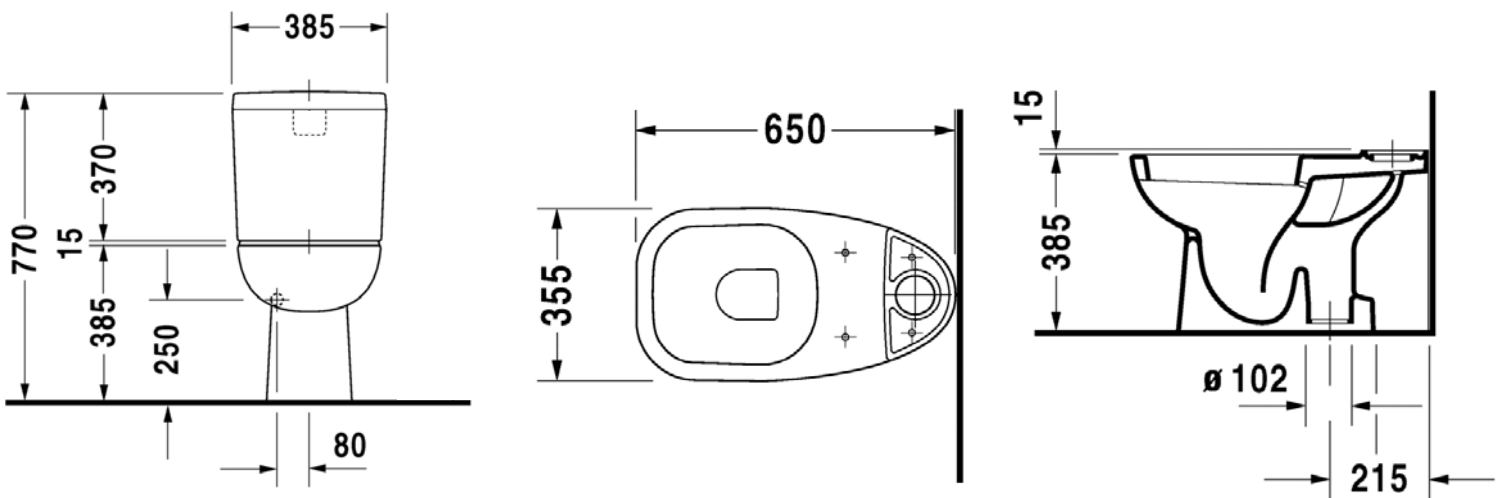

Brand : DURAVIT, Germany  
 Name : D-Code toilet, close-coupled  
 Item Code : 211101.000002 – toilet  
 092710.0004 – cistern  
 006739.0000 – seat & cover  
 Designer : Sieger Design  
 Color / Finish: White Alpin  
 Dimensions : Overall (LxWxH in cm)  
 65 x 35.5 x 77cm

- Product info:
- Washdown model
  - Fixings included
  - Vertical outlet
  - With dual flush mechanism
  - 6/3L bottom left supply
- Add-ons
- 1 x straight connector
  - 1 x flexible hose  $\frac{1}{2} \times \frac{1}{2}$
  - 1 x angle valve  $\frac{1}{2} \times \frac{1}{2}$