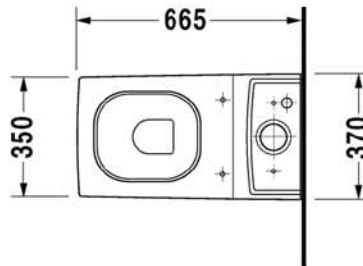

Toilet close-coupled # 210609..00

| < 370 mm > |

2nd floor

Toilet close-coupled	Dimension	Weight	Order number
washdown model, (without cistern), Outlet for Vario connector set, for horizontal and vertical outlet, length adjustable from 70 - 210 mm, and vario connecting bend, vertical outlet from 200 - 240 mm, fixings included			
Colors			
00 White Alpin			
Variant			
	370 x 665 mm	33,500 kg	210609..00
Accessories			
Cistern	380 x 180 mm	15,000 kg	087610
Toilet seat and cover	-	2,700 kg	006899
Vario connecting bend	Ø 100 mm	0,700 kg	899025

All drawings contain the necessary measurements which are subject to standard tolerances. They are stated in mm and are non-binding. Exact measurements, in particular for customised installation scenarios, can only be taken from the finished ceramic piece.