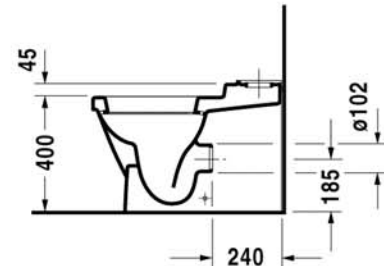

Toilet close-coupled # 210609..00

| < 370 mm > |

2nd floor

Toilet close-coupled	Dimension	Weight	Order number
washdown model, (without cistern), Outlet for Vario connector set, for horizontal and vertical outlet, length adjustable from 70 - 210 mm, and vario connecting bend, vertical outlet from 200 - 240 mm, fixings included			
Colors			
00 White Alpin			
Variant			
	370 x 665 mm	33,500 kg	210609..00
Accessories			
Cistern	380 x 180 mm	15,000 kg	087610
Toilet seat and cover	-	2,700 kg	006899
Vario connecting bend	Ø 100 mm	0,700 kg	899025

All drawings contain the necessary measurements which are subject to standard tolerances. They are stated in mm and are non-binding. Exact measurements, in particular for customised installation scenarios, can only be taken from the finished ceramic piece.