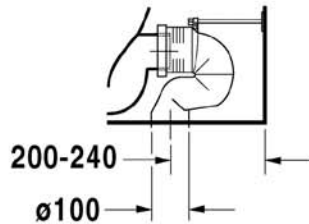

Toilet close-coupled # 210609..00

| < 370 mm > |

2nd floor

Toilet close-coupled	Dimension	Weight	Order number
washdown model, (without cistern), Outlet for Vario connector set, for horizontal and vertical outlet, length adjustable from 70 - 210 mm, and vario connecting bend, vertical outlet from 200 - 240 mm, fixings included			
Colors			
00 White Alpin			
Variant			
	370 x 665 mm	33,500 kg	210609..00
Accessories			
Cistern	380 x 180 mm	15,000 kg	087610
Toilet seat and cover	-	2,700 kg	006899
Vario connecting bend	Ø 100 mm	0,700 kg	899025

All drawings contain the necessary measurements which are subject to standard tolerances. They are stated in mm and are non-binding. Exact measurements, in particular for customised installation scenarios, can only be taken from the finished ceramic piece.