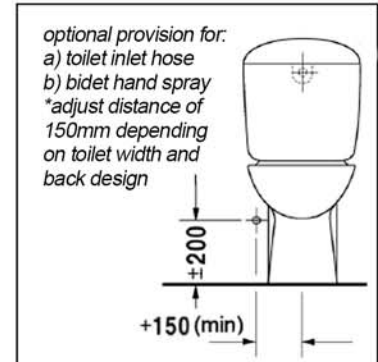

Toilet close-coupled # 210609..00

| < 370 mm > |

2nd floor

Toilet close-coupled	Dimension	Weight	Order number
washdown model, (without cistern), Outlet for Vario connector set, for horizontal and vertical outlet, length adjustable from 70 - 210 mm, and vario connecting bend, vertical outlet from 200 - 240 mm, fixings included			
Colors			
00 White Alpin			
Variant			
	370 x 665 mm	33,500 kg	210609..00
Accessories			
Cistern	380 x 180 mm	15,000 kg	087610
Toilet seat and cover	-	2,700 kg	006899
Vario connecting bend	Ø 100 mm	0,700 kg	899025

All drawings contain the necessary measurements which are subject to standard tolerances. They are stated in mm and are non-binding. Exact measurements, in particular for customised installation scenarios, can only be taken from the finished ceramic piece.