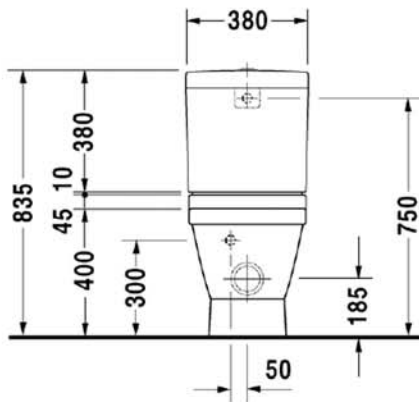

Toilet close-coupled # 210609..00

| < 370 mm > |

2nd floor

Toilet close-coupled	Dimension	Weight	Order number
washdown model, (without cistern), Outlet for Vario connector set, for horizontal and vertical outlet, length adjustable from 70 - 210 mm, and vario connecting bend, vertical outlet from 200 - 240 mm, fixings included			
Colors			
00 White Alpin			
Variant			
	370 x 665 mm	33,500 kg	210609..00
Accessories			
Cistern	380 x 180 mm	15,000 kg	087610
Toilet seat and cover	-	2,700 kg	006899
Vario connecting bend	Ø 100 mm	0,700 kg	899025

All drawings contain the necessary measurements which are subject to standard tolerances. They are stated in mm and are non-binding. Exact measurements, in particular for customised installation scenarios, can only be taken from the finished ceramic piece.