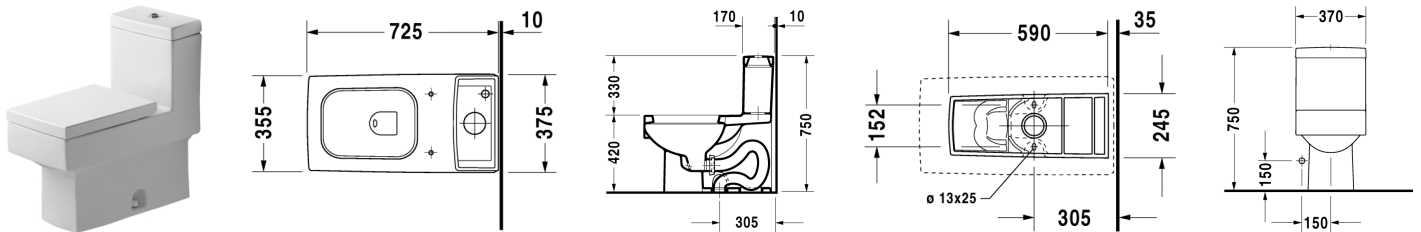

One-piece toilet # 210301..05

|< 370 mm >|

Vero

One-piece toilet	Dimension	Weight	Order number
US-version, elongated with syphonic jet action, 1,28 gpf (4,8 liters), 305 mm/12" rough-in, with Single Flush piston valve, top flush, IAPMO listed, vertical outlet Additional information Not available in WonderGliss			
Colors			
00 White Alpin			
Variant			
	370 x 715 mm	52,800 kg	210301..05
Accessories			
Toilet seat and cover	-	2,800 kg	006939
Fixing			
Mounting set	-	0,480 kg	001431

All drawings contain the necessary measurements which are subject to standard tolerances. They are stated in mm and are non-binding. Exact measurements, in particular for customised installation scenarios, can only be taken from the finished ceramic piece.