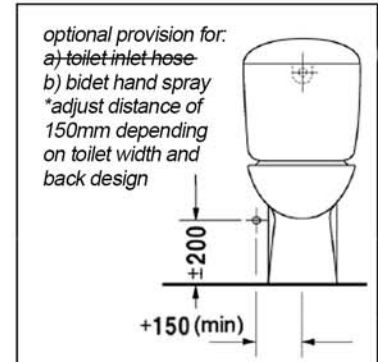

Toilet close-coupled # 210009..00

| < 495 mm > |

Starck X

Toilet close-coupled	Dimension	Weight	Order number
washdown model, (without cistern), Outlet for Vario connector set, for horizontal and vertical outlet, length adjustable from 70 - 190 mm, and vario connecting bend, vertical outlet from 180 - 220 mm, fixings included			
Colors			
00 White Alpin			
Variant			
	495 x 650 mm	40,100 kg	210009..00
Accessories			
Toilet seat and cover	-	5,000 kg	006801
Cistern	500 x 135 mm	16,300 kg	087260
Vario connecting bend	ø 100 mm	0,700 kg	899025

All drawings contain the necessary measurements which are subject to standard tolerances. They are stated in mm and are non-binding. Exact measurements, in particular for customised installation scenarios, can only be taken from the finished ceramic piece.