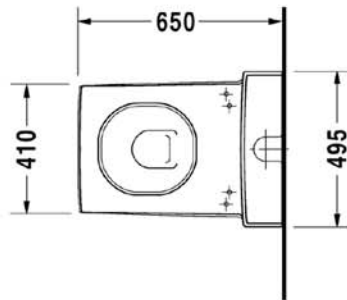

Toilet close-coupled # 210009..00

| < 495 mm > |

Starck X

Toilet close-coupled	Dimension	Weight	Order number
washdown model, (without cistern), Outlet for Vario connector set, for horizontal and vertical outlet, length adjustable from 70 - 190 mm, and vario connecting bend, vertical outlet from 180 - 220 mm, fixings included			
Colors			
00 White Alpin			
Variant			
	495 x 650 mm	40,100 kg	210009..00
Accessories			
Toilet seat and cover	-	5,000 kg	006801
Cistern	500 x 135 mm	16,300 kg	087260
Vario connecting bend	ø 100 mm	0,700 kg	899025

All drawings contain the necessary measurements which are subject to standard tolerances. They are stated in mm and are non-binding. Exact measurements, in particular for customised installation scenarios, can only be taken from the finished ceramic piece.