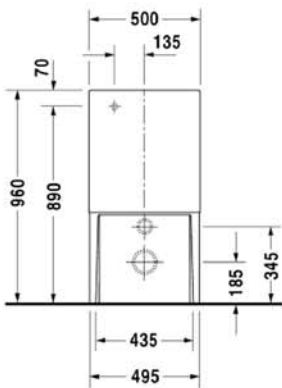

Toilet close-coupled # 210009..00

| < 495 mm > |

Starck X

Toilet close-coupled	Dimension	Weight	Order number
washdown model, (without cistern), Outlet for Vario connector set, for horizontal and vertical outlet, length adjustable from 70 - 190 mm, and vario connecting bend, vertical outlet from 180 - 220 mm, fixings included			
Colors			
00 White Alpin			
Variant			
	495 x 650 mm	40,100 kg	210009..00
Accessories			
Toilet seat and cover	-	5,000 kg	006801
Cistern	500 x 135 mm	16,300 kg	087260
Vario connecting bend	ø 100 mm	0,700 kg	899025

All drawings contain the necessary measurements which are subject to standard tolerances. They are stated in mm and are non-binding. Exact measurements, in particular for customised installation scenarios, can only be taken from the finished ceramic piece.