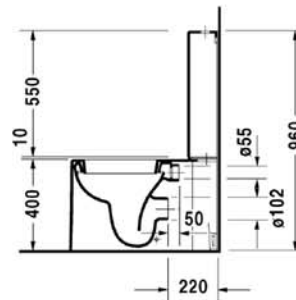

Toilet close-coupled # 210009..00

| < 495 mm > |

Starck X

Toilet close-coupled	Dimension	Weight	Order number
washdown model, (without cistern), Outlet for Vario connector set, for horizontal and vertical outlet, length adjustable from 70 - 190 mm, and vario connecting bend, vertical outlet from 180 - 220 mm, fixings included			
Colors			
00 White Alpin			
Variant			
	495 x 650 mm	40,100 kg	210009..00
Accessories			
Toilet seat and cover	-	5,000 kg	006801
Cistern	500 x 135 mm	16,300 kg	087260
Vario connecting bend	ø 100 mm	0,700 kg	899025

All drawings contain the necessary measurements which are subject to standard tolerances. They are stated in mm and are non-binding. Exact measurements, in particular for customised installation scenarios, can only be taken from the finished ceramic piece.