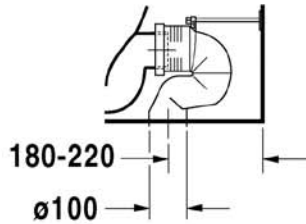

Toilet close-coupled # 210009..00

| < 495 mm > |

Starck X

Toilet close-coupled	Dimension	Weight	Order number
washdown model, (without cistern), Outlet for Vario connector set, for horizontal and vertical outlet, length adjustable from 70 - 190 mm, and vario connecting bend, vertical outlet from 180 - 220 mm, fixings included			
Colors			
00 White Alpin			
Variant			
	495 x 650 mm	40,100 kg	210009..00
Accessories			
Toilet seat and cover	-	5,000 kg	006801
Cistern	500 x 135 mm	16,300 kg	087260
Vario connecting bend	ø 100 mm	0,700 kg	899025

All drawings contain the necessary measurements which are subject to standard tolerances. They are stated in mm and are non-binding. Exact measurements, in particular for customised installation scenarios, can only be taken from the finished ceramic piece.