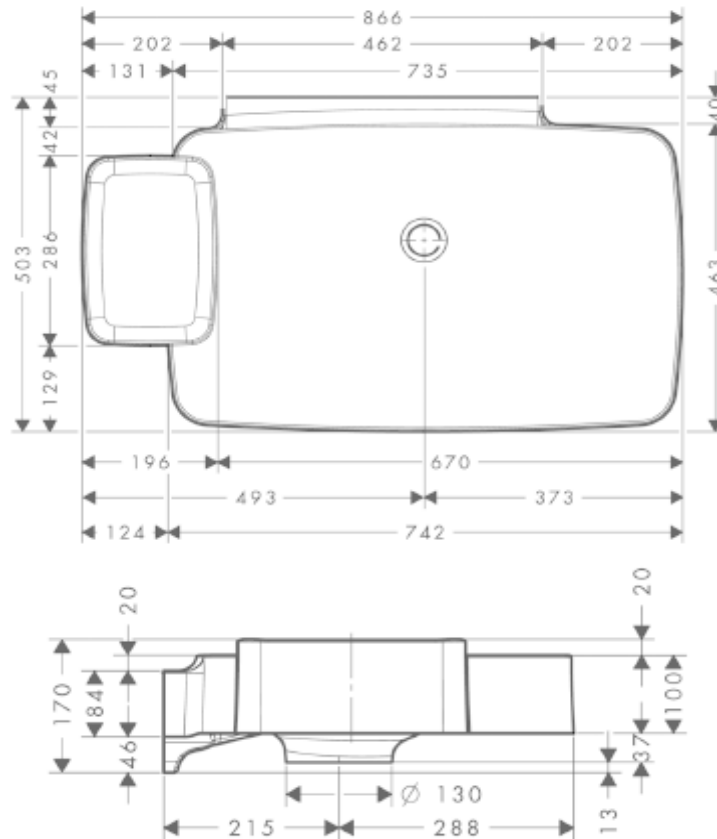

SPECIFICATION SHEET - washbasins

BRAND:	AXOR®	Product Photo:
ORIGIN:	Germany	
SERIES:	Bouroullec	
PRODUCT DESCRIPTION:	Wall mounted washbasin inclusive of 50001.000 basin waste with cover 1 shelf, no tap hole	
MODEL No.	19946.000	
FINISH/COLOUR:	Mineral cast / Alpin white	
DIMENSIONS:	866mm W x 503mm L x 170mm H	
OPTIONAL MATCHING PARTS:	Non-closing waste set for washbasins Flowstar design trap set	

Technical Informations:

REMINDER:	Pipe flushing must be done before faucets are installed. Failure to do so voids the warranty. Do not use cleaners containing abrasive cleansers, ammonia, bleach, acids, waxes, alcohol, solvents or other products not recommended for chrome. All information is for reference only, installation shall always be based on the actual product delivered.