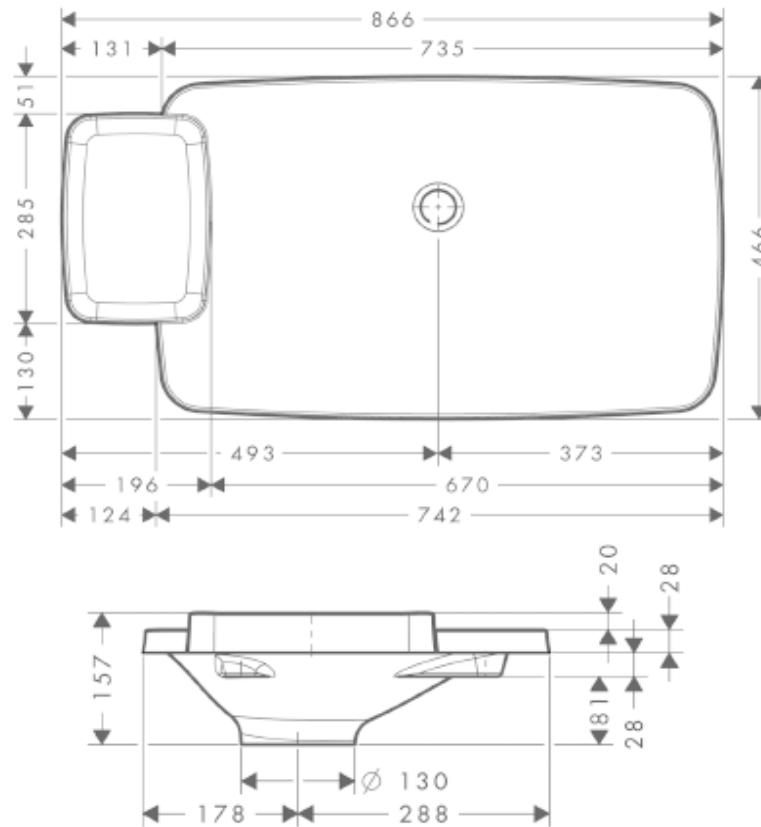

SPECIFICATION SHEET - washbasins

BRAND:	AXOR®	Product Photo:
ORIGIN:	Germany	
SERIES:	Bouroullec	
PRODUCT DESCRIPTION:	Built-in washbasin 866mm inclusive of 50001.000 basin waste with cover 1 shelf, no tap hole	
MODEL No.	19945.000	
FINISH/COLOUR:	Mineral cast / Alpin white	
DIMENSIONS:	866mm W x 466mm L x 157mm H	
OPTIONAL MATCHING PARTS:	Non-closing waste set for washbasins Flowstar design trap set	

Technical Informations:

REMINDER:	Pipe flushing must be done before faucets are installed. Failure to do so voids the warranty. Do not use cleaners containing abrasive cleansers, ammonia, bleach, acids, waxes, alcohol, solvents or other products not recommended for chrome. All information is for reference only, installation shall always be based on the actual product delivered.