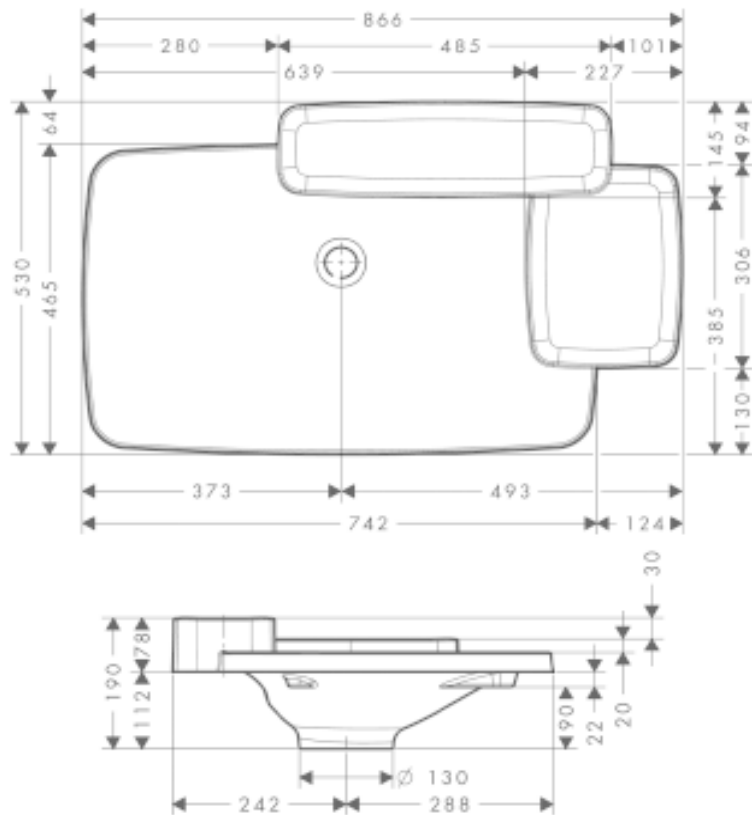

## SPECIFICATION SHEET - washbasins

<b>BRAND:</b>	<b>AXOR®</b>	<b>Product Photo:</b>  
<b>ORIGIN:</b>	Germany	
<b>SERIES:</b>	<b>Bouroullec</b>	
<b>PRODUCT DESCRIPTION:</b>	Built in washbasin inclusive of 50001.000 basin waste with cover	
<b>MODEL No.</b>	19943.000	
<b>FINISH/COLOUR:</b>	Mineral cast / Alpin white	
<b>DIMENSIONS:</b>	866mm W x 530mm L x 190mm H	
<b>OPTIONAL MATCHING PARTS:</b>	Non-closing waste set for washbasins Flowstar desgn trap set	

- Technical Informations:**
- 19943.000 2 shelves, no tap hole
  - 19943.110 2 shelves, 1 tap hole
  - 19943.130 2 shelves, 1 tap holes
  - 19943.210 2 shelves, 2 tap holes
  - 19943.230 2 shelves, 2 tap holes
  - 19943.330 2 shelves, 3 tap holes