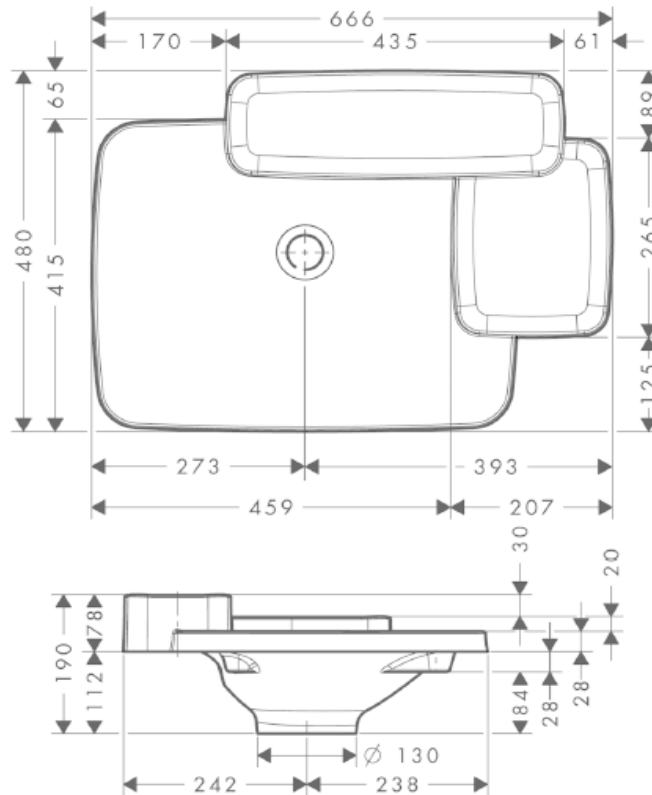

SPECIFICATION SHEET - washbasins

BRAND:	AXOR®	Product Photo:
ORIGIN:	Germany	
SERIES:	Bouroullec	
PRODUCT DESCRIPTION:	Built-in washbasin inclusive of 50001.000 basin waste with cover 19941.000 - 2 shelves, no tap hole 19941.110 - 2 shelves, 1 tap hole 19941.130 - 2 shelves, 1 tap hole	
MODEL No.	19941.000	
FINISH/COLOUR:	Mineral cast/ Alpin white	
DIMENSIONS:	666mm W x 480mm L x 190mm H	
OPTIONAL MATCHING PARTS:	Non-closing waste set for washbasins Flowstar design trap set	

Technical Informations:

REMINDER:	Pipe flushing must be done before faucets are installed. Failure to do so voids the warranty. Do not use cleaners containing abrasive cleansers, ammonia, bleach, acids, waxes, alcohol, solvents or other products not recommended for chrome. All information is for reference only, installation shall always be based on the actual product delivered.