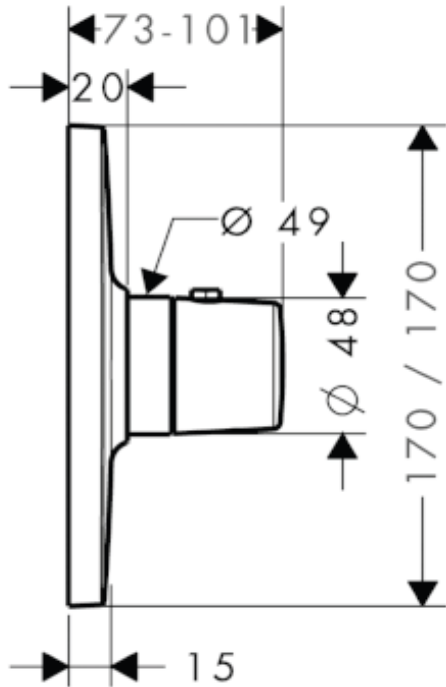

Technical Informations:

REMINDER:	Pipe flushing must be done before faucets are installed. Failure to do so voids the warranty.
	Do not use cleaners containing abrasive cleansers, ammonia, bleach, acids, waxes, alcohol, solvents or other products not recommended for chrome.
	All information is for reference only, installation shall always be based on the actual product delivered.