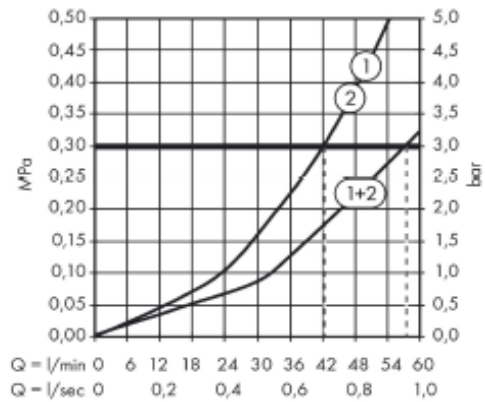

Technical Informations:

REMINDER:	Pipe flushing must be done before faucets are installed. Failure to do so voids the warranty.
	Do not use cleaners containing abrasive cleansers, ammonia, bleach, acids, waxes, alcohol, solvents or other products not recommended for chrome.
	All information is for reference only, installation shall always be based on the actual product delivered.