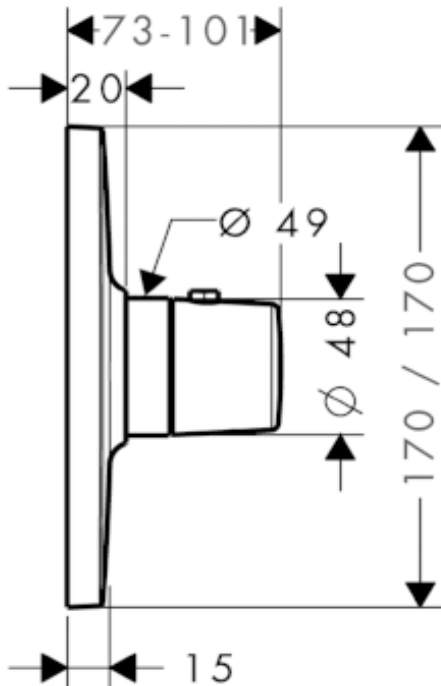

Technical Informations:

REMINDER:	Pipe flushing must be done before faucets are installed. Failure to do so voids the warranty.
	Do not use cleaners containing abrasive cleansers, ammonia, bleach, acids, waxes, alcohol, solvents or other products not recommended for chrome.
	All information is for reference only, installation shall always be based on the actual product delivered.