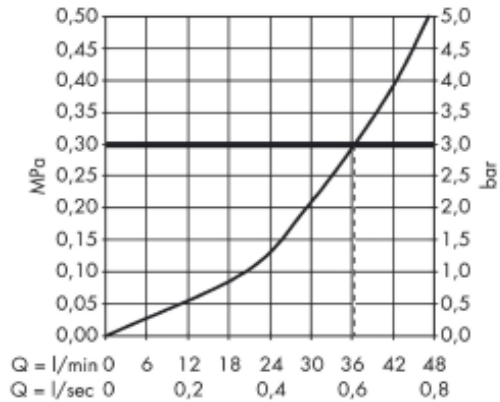

Technical Informations:

REMINDER:	Pipe flushing must be done before faucets are installed. Failure to do so voids the warranty.
	Do not use cleaners containing abrasive cleansers, ammonia, bleach, acids, waxes, alcohol, solvents or other products not recommended for chrome.
	All information is for reference only, installation shall always be based on the actual product delivered.