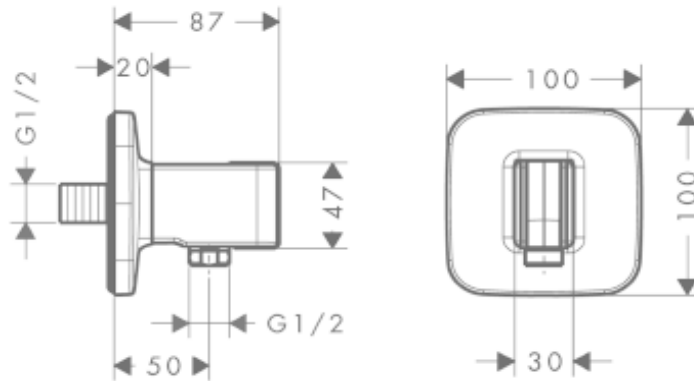

SPECIFICATION SHEET - fittings

BRAND:	AXOR®	Product Photo:
ORIGIN:	Germany	
SERIES:	Bouroullec	
PRODUCT DESCRIPTION:	Shower holder with integrated hose outlet	
MODEL No.	19622.000	
FINISH/COLOUR:	Chrome-plated	
DIMENSIONS:		
OPTIONAL MATCHING PARTS:		

Technical Informations:

REMINDER:	Pipe flushing must be done before faucets are installed. Failure to do so voids the warranty. Do not use cleaners containing abrasive cleansers, ammonia, bleach, acids, waxes, alcohol, solvents or other products not recommended for chrome. All information is for reference only, installation shall always be based on the actual product delivered.