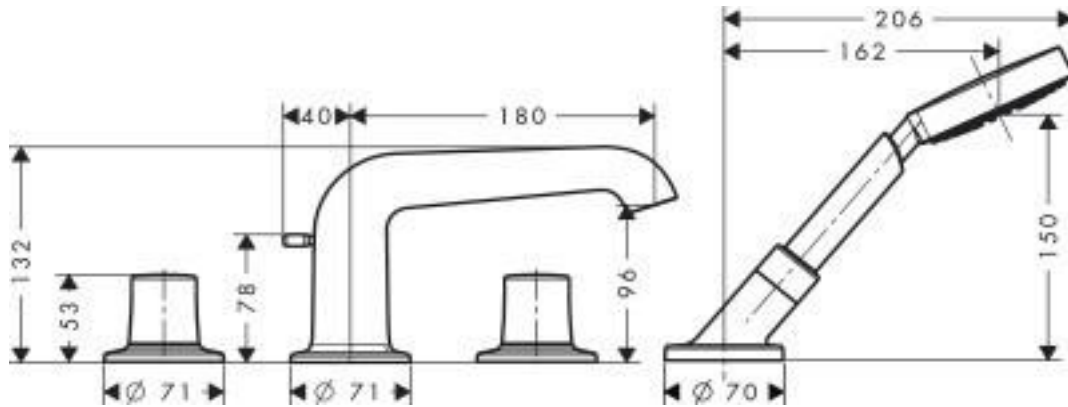

SPECIFICATION SHEET - fittings

BRAND:	AXOR®	Product Photo:
ORIGIN:	Germany	
SERIES:	Bouroullec	
PRODUCT DESCRIPTION:	4 hole tile-mounted bath mixer • flow rate: 22 l/min at 3 bar • RainDance S 100 Air 1jet handshower	
MODEL No.	19456.000	
FINISH/COLOUR:	Chrome-plated	
DIMENSIONS:	180mm spout projection	
OPTIONAL MATCHING PARTS:		

Technical Informations:

REMINDER:	Pipe flushing must be done before faucets are installed. Failure to do so voids the warranty. Do not use cleaners containing abrasive cleansers, ammonia, bleach, acids, waxes, alcohol, solvents or other products not recommended for chrome. All information is for reference only, installation shall always be based on the actual product delivered.