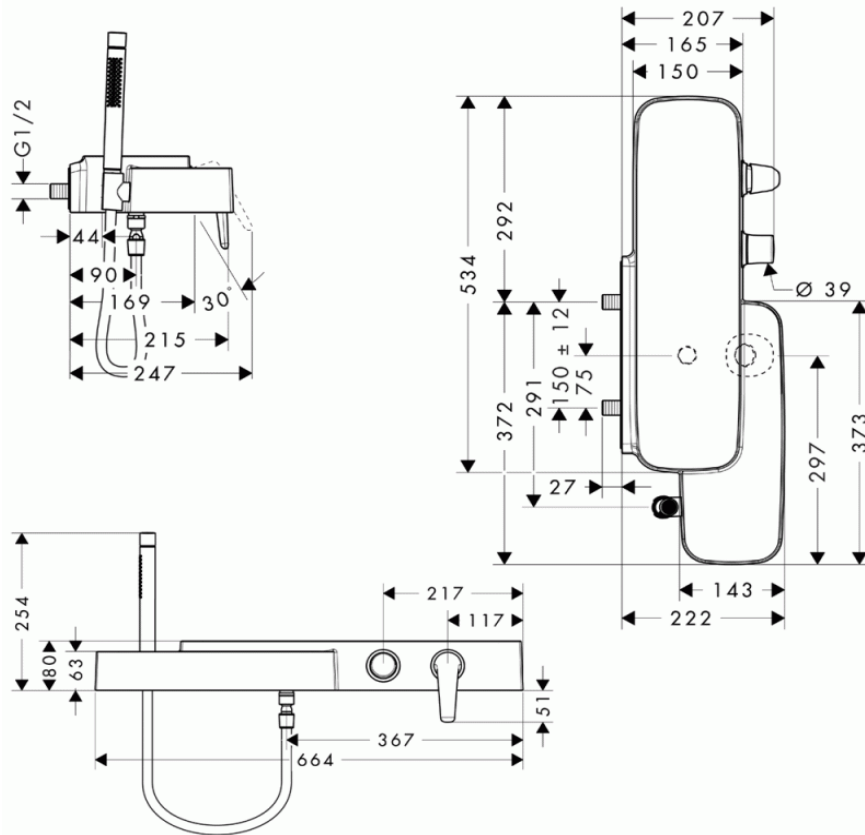

SPECIFICATION SHEET - fittings

BRAND:	AXOR®	Product Photo:
ORIGIN:	Germany	
SERIES:	Bouroullec	
PRODUCT DESCRIPTION:	Wall shelf with built-in 1lever bath/shower mixer • with Starck handshower & hose • flow rate: 22 l/min	
MODEL No.	19420.400	
FINISH/COLOUR:	Chrome-plated	
DIMENSIONS:	664mm L x 254mm H	
OPTIONAL MATCHING PARTS:		

Technical Informations:

REMINDER:	Pipe flushing must be done before faucets are installed. Failure to do so voids the warranty.
	Do not use cleaners containing abrasive cleansers, ammonia, bleach, acids, waxes, alcohol, solvents or other products not recommended for chrome.
	All information is for reference only, installation shall always be based on the actual product delivered.