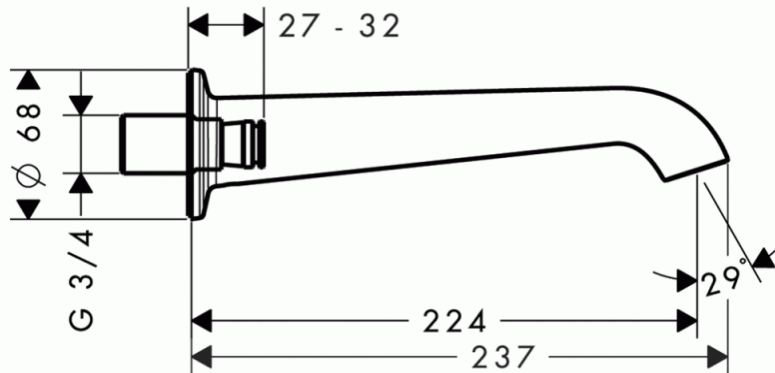

SPECIFICATION SHEET - fittings

BRAND:	AXOR®	Product Photo:
ORIGIN:	Germany	
SERIES:	Bouroullec	
PRODUCT DESCRIPTION:	Bath spout wall mounted • flow rate: 20 l/min	
MODEL No.	19416.000	
FINISH/COLOUR:	Chrome-plated	
DIMENSIONS:	237mm L 224mm spout projection	
OPTIONAL MATCHING PARTS:		

Technical Informations:

REMINDER:	Pipe flushing must be done before faucets are installed. Failure to do so voids the warranty. Do not use cleaners containing abrasive cleansers, ammonia, bleach, acids, waxes, alcohol, solvents or other products not recommended for chrome. All information is for reference only, installation shall always be based on the actual product delivered.